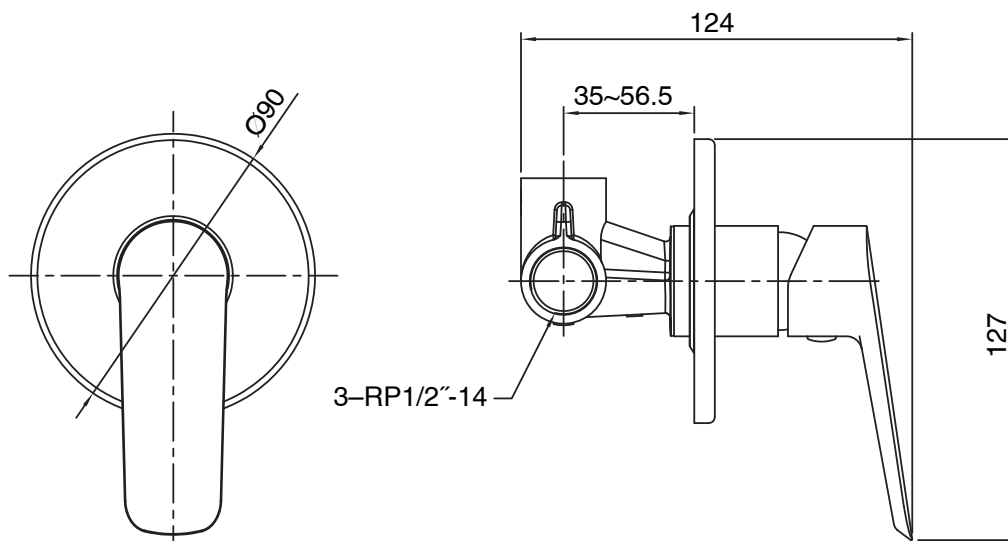

mizu

Mizu Bliss Shower Mixer Tap White / Chrome

9504654

SPECIFICATIONS

Recommended Use	Residential;Commercial
Colour Finish	White;Chrome
Primary Material	DR Brass
Recommended Pressure Range	150 - 500 kPa as per AS3500
Max Continuous Working Temperature (deg C)	80
Min Continuous Working Temperature (deg C)	5

WARRANTY

Residential & Commercial Use (Years)	25
Spare Parts & Labour (Years)	1

Please refer to Mizu Warranty page for full Terms and Conditions

Dimensions are nominal measurements only.

CLEANING RECOMMENDATIONS:

We recommend the use of soapy water or approved cleaners. This product should not be cleaned with abrasive materials. Damage caused by any improper treatment is not covered by the product warranty. Refer to Warranty Conditions

Disclaimer: Products in this specification manual must by regulation be installed by licensed and registered trade people. The manufacturer/distributor reserves the right to vary specifications or delete models from their range without prior notification. Dimensions are nominal measurements only. Dimensions and set-outs listed are correct at time of publication however the manufacturer/distributor takes no responsibility for printing errors.

Published 01/04/2026

To see the complete Mizu range go to www.reece.com.au

WaterMark
AS/NZS 3718
WM-022094