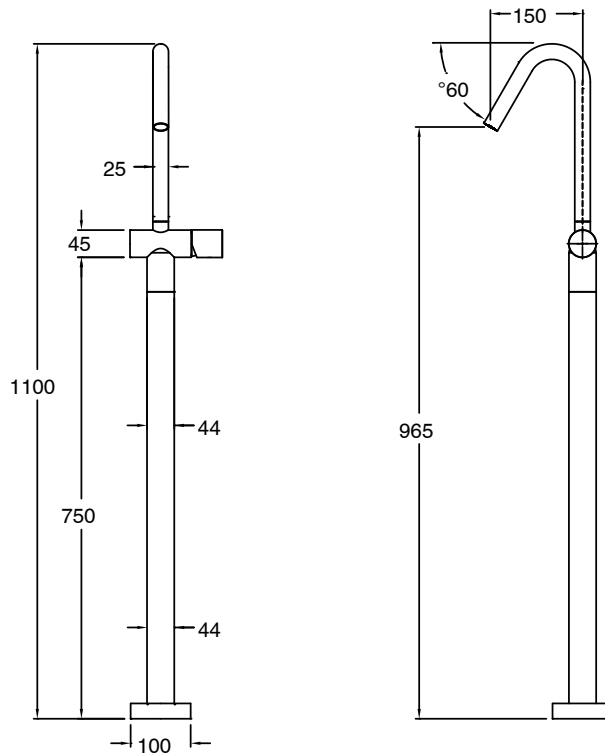

## Sussex Pure Floor Mounted Bath Mixer Tap Kit with Cirque Textured Handle Chrome

2264030

### SPECIFICATIONS

|                                            |                             |
|--------------------------------------------|-----------------------------|
| Recommended Use                            | Residential;Commercial      |
| Colour Finish                              | Polished Chrome             |
| Primary Material                           | DR Brass                    |
| Recommended Pressure Range                 | 150 - 500 kPa as per AS3500 |
| Max Continuous Working Temperature (deg C) | 65                          |
| Min Continuous Working Temperature (deg C) | 1                           |

Dimensions are nominal measurements only.