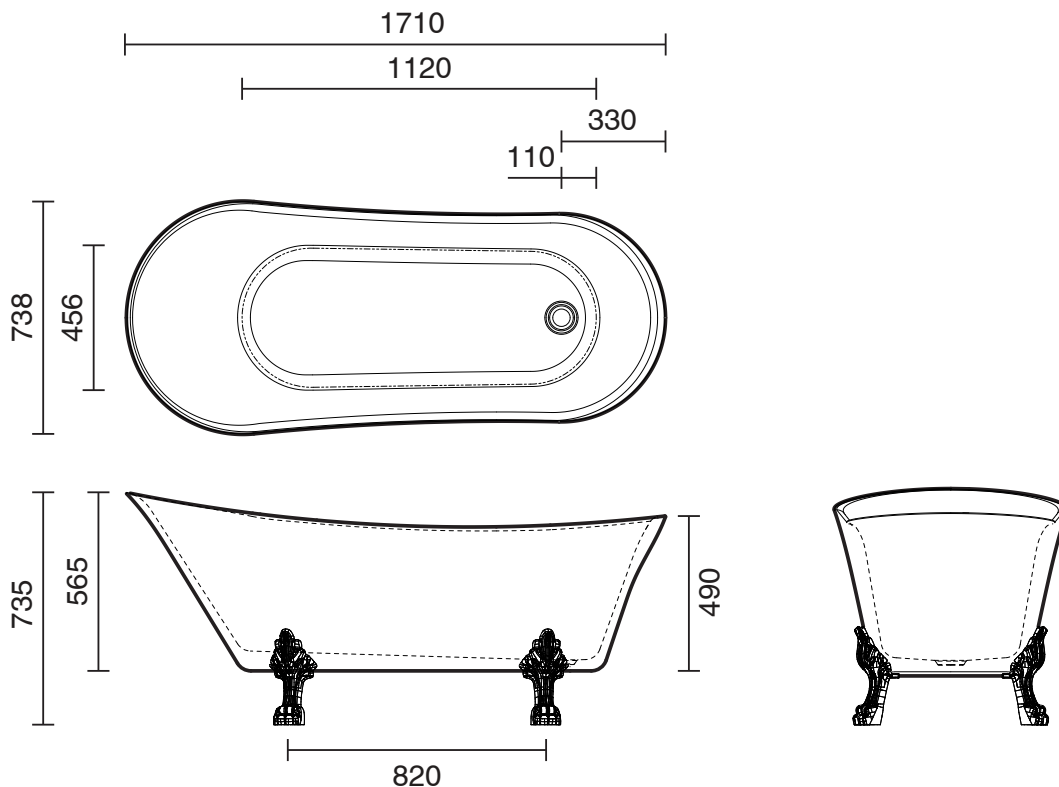

KADO

Kado Era Freestanding Bath 1700mm White with Gloss White Claw Feet

1725030

SPECIFICATIONS

Recommended Use	Residential;Commercial
Material	Acrylic
Colour	White with Gloss White Claw Feet
Capacity	220 ltr
Weight	37 kg
Overflow Configuration	No Overflow
Fixing	Anchor feet with flexible sealant
Plug & Waste Size	40mm
Plug & Waste	Sold Separately

WARRANTY

Residential & Commercial Use (Years)	20
Spare Parts & Labour (Years)	1

Please refer to Kado Warranty Page for full Terms and Conditions

Dimensions are nominal measurements only.

CLEANING RECOMMENDATIONS:

We recommend the use of soapy water or approved cleaners. This product should not be cleaned with abrasive materials. Damage caused by any improper treatment is not covered by the product warranty. Refer to Warranty Conditions

Disclaimer: Products in this specification manual must by regulation be installed by licensed and registered trade people. The manufacturer/distributor reserves the right to vary specifications or delete models from their range without prior notification. Dimensions are nominal measurements only. Dimensions and set-outs listed are correct at time of publication however the manufacturer/distributor takes no responsibility for printing errors.

Published 01/04/2026

To see the complete Kado range go to www.reece.com.au