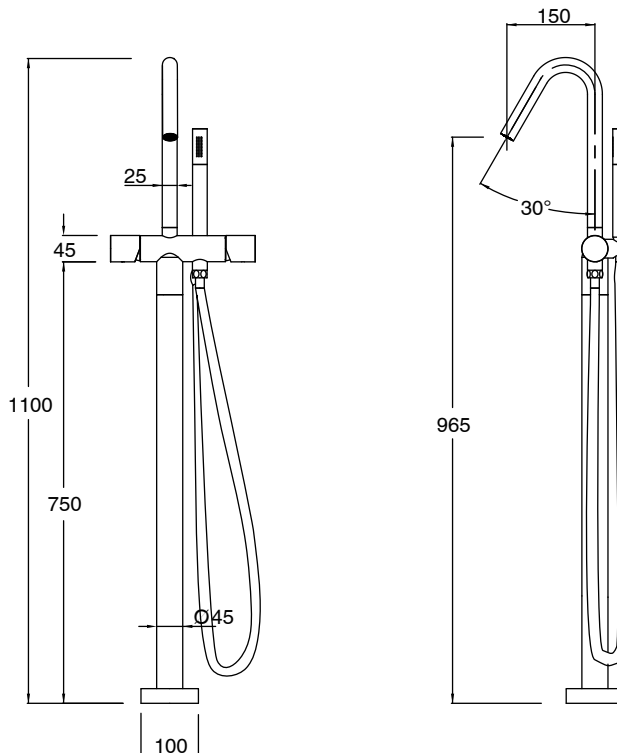

SUSSEX

Sussex Pure Floor Mounted Bath Mixer Tap with Handshower and Diamond Textured Handle Trimset PVD Brushed Nickel (3 Star)

9511619

SPECIFICATIONS

Recommended Use	Residential;Commercial
Colour Finish	Brushed Nickel
Primary Material	DR Brass
Recommended Pressure Range	150 - 500 kPa as per AS3500
Max Continuous Working Temperature (deg C)	65
Min Continuous Working Temperature (deg C)	1

WARRANTY

Residential Use (Years)	40
Commercial Use (Years)	10

Please refer to Sussex Warranty page for full Terms and Conditions

Dimensions are nominal measurements only.

CLEANING RECOMMENDATIONS:

We recommend the use of soapy water or approved cleaners. This product should not be cleaned with abrasive materials. Damage caused by any improper treatment is not covered by the product warranty. Refer to Warranty Conditions

Disclaimer: Products in this specification manual must by regulation be installed by licensed and registered trade people. The manufacturer/distributor reserves the right to vary specifications or delete models from their range without prior notification. Dimensions are nominal measurements only. Dimensions and set-outs listed are correct at time of publication however the manufacturer/distributor takes no responsibility for printing errors.

Published 01/04/2026

To see the complete Sussex range go to
www.reece.com.au