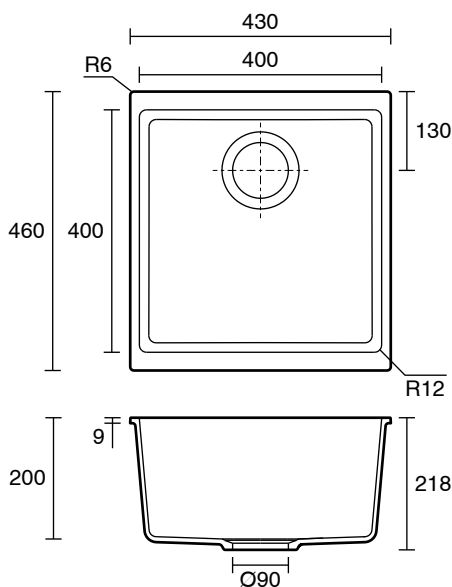

WARRANTY

Residential & Commercial Use (Years)	30
Spare Parts & Labour (Years)	1

Please refer to Memo Warranty Page for full Terms and Conditions

Sinks must be installed using a cutout template. No responsibility will be taken for damage that occurs where a template has not been used.