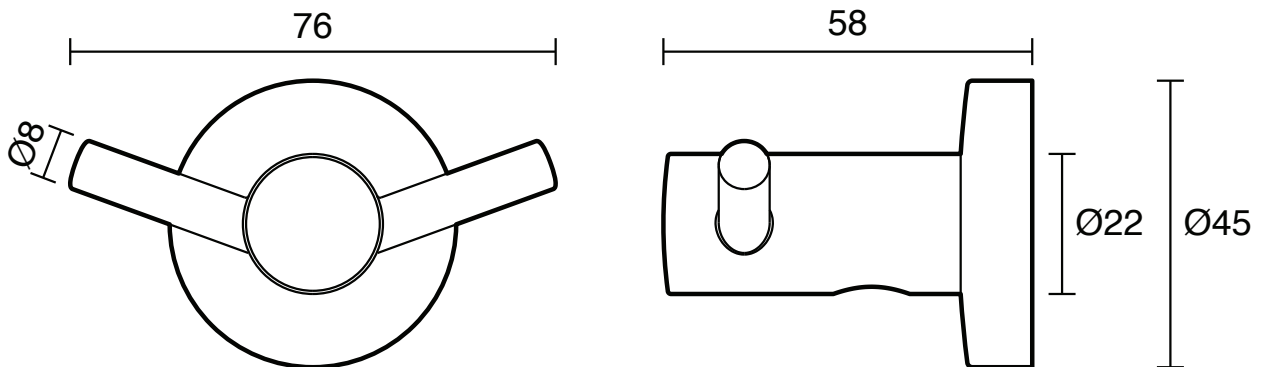

Posh Solus MK2 Robe Hook Chrome

9506577

SPECIFICATIONS	
Recommended Use	Residential;Commercial
Colour	Polished Chrome
WARRANTY	
Residential & Commercial Use (Years)	25
Spare Parts & Labour (Years)	1
<i>Please refer to Posh Warranty Page for full Terms and Conditions</i>	