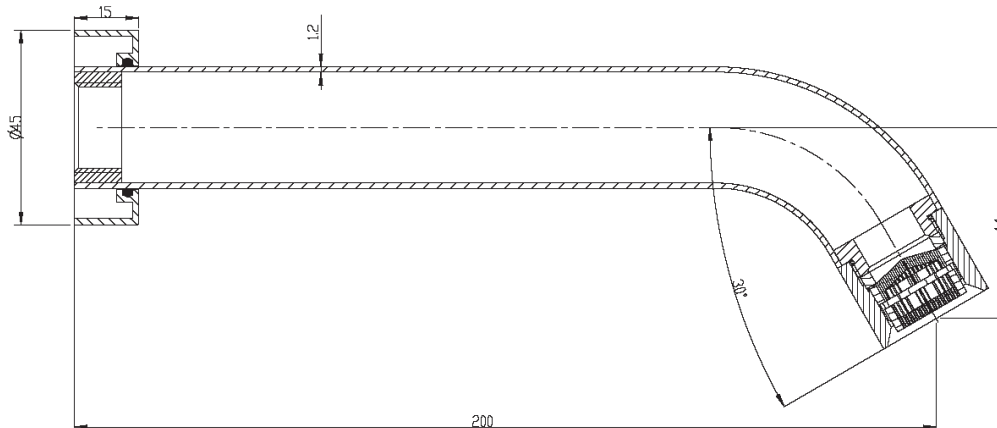

mizu

Mizu Drift Curved Bath Outlet 200mm Chrome

9503474

SPECIFICATIONS

Recommended Use	Residential;Commercial
Colour Finish	Polished Chrome
Primary Material	DR Brass
Recommended Pressure Range	150 - 500 kPa as per AS3500
Max Continuous Working Temperature (deg C)	65
Min Continuous Working Temperature (deg C)	5

WARRANTY

Residential & Commercial Use (Years)	25
Spare Parts & Labour (Years)	1

Please refer to Mizu Warranty page for full Terms and Conditions

Dimensions are nominal measurements only.

CLEANING RECOMMENDATIONS:

We recommend the use of soapy water or approved cleaners. This product should not be cleaned with abrasive materials. Damage caused by any improper treatment is not covered by the product warranty. Refer to Warranty Conditions

Disclaimer: Products in this specification manual must by regulation be installed by licensed and registered trade people. The manufacturer/distributor reserves the right to vary specifications or delete models from their range without prior notification. Dimensions are nominal measurements only. Dimensions and set-outs listed are correct at time of publication however the manufacturer/distributor takes no responsibility for printing errors.

Published 01/04/2026

To see the complete Mizu range go to www.reece.com.au