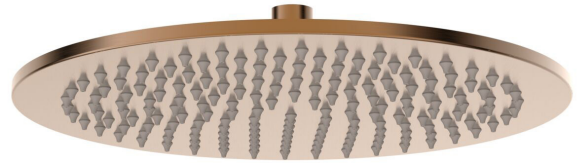

mizu

Mizu Drift Brass Overhead Shower 300mm Brushed Bronze (3 Star)

4200369

SPECIFICATIONS

Recommended Use	Residential;Commercial
Colour Finish	Brushed Bronze
Primary Material	DR Brass
Recommended Pressure Range	150 - 500 kPa as per AS3500
Max Continuous Working Temperature (deg C)	60
Min Continuous Working Temperature (deg C)	5

WARRANTY

Residential & Commercial Use (Years)	25
Spare Parts & Labour (Years)	1

Please refer to Mizu Warranty page for full Terms and Conditions

Dimensions are nominal measurements only.

CLEANING RECOMMENDATIONS:

We recommend the use of soapy water or approved cleaners. This product should not be cleaned with abrasive materials. Damage caused by any improper treatment is not covered by the product warranty. Refer to Warranty Conditions

Disclaimer: Products in this specification manual must by regulation be installed by licensed and registered trade people. The manufacturer/distributor reserves the right to vary specifications or delete models from their range without prior notification. Dimensions are nominal measurements only. Dimensions and set-outs listed are correct at time of publication however the manufacturer/distributor takes no responsibility for printing errors.

Published 01/04/2026

To see the complete Mizu range go to www.reece.com.au