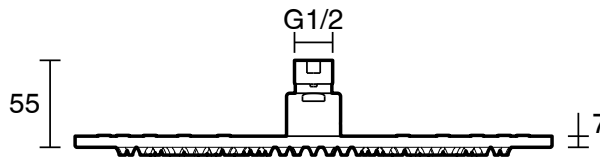

mizu

Mizu Drift Brass Overhead Shower 300mm Brushed Bronze (3 Star)

4200369

SPECIFICATIONS

Recommended Use	Residential;Commercial
Colour Finish	Brushed Bronze
Primary Material	DR Brass
Recommended Pressure Range	150 - 500 kPa as per AS3500
Max Continuous Working Temperature (deg C)	60
Min Continuous Working Temperature (deg C)	5

WARRANTY

Residential & Commercial Use (Years)	25
Spare Parts & Labour (Years)	1

Please refer to Mizu Warranty page for full Terms and Conditions

Dimensions are nominal measurements only.

CLEANING RECOMMENDATIONS:

We recommend the use of soapy water or approved cleaners. This product should not be cleaned with abrasive materials. Damage caused by any improper treatment is not covered by the product warranty. Refer to Warranty Conditions

Disclaimer: Products in this specification manual must by regulation be installed by licensed and registered trade people. The manufacturer/distributor reserves the right to vary specifications or delete models from their range without prior notification. Dimensions are nominal measurements only. Dimensions and set-outs listed are correct at time of publication however the manufacturer/distributor takes no responsibility for printing errors.

Published 01/04/2026

To see the complete Mizu range go to www.reece.com.au