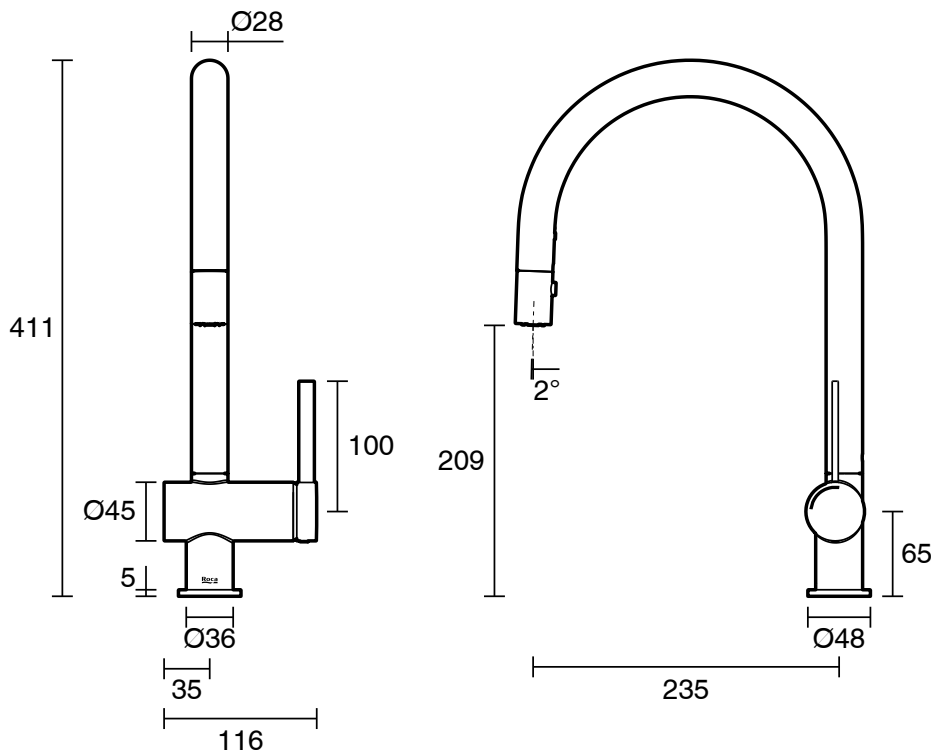

Roca Ona Gooseneck Pull Out Sink Mixer Tap 2 Function Matte White (5 Star) Lead Free

13724

SPECIFICATIONS	
Recommended Use	Residential;Commercial
Colour Finish	Matte White
Primary Material	Lead Free Brass
Recommended Pressure Range	150 - 500 kPa as per AS3500
Max Continuous Working Temperature (deg C)	65
Min Continuous Working Temperature (deg C)	5
WARRANTY	
Residential & Commercial Use (Years)	25
Spare Parts & Labour (Years)	1
<i>Please refer to Roca Warranty page for full Terms and Conditions</i>	

Disclaimer: Products in this specification manual must by regulation be installed by licensed and registered trade people. The manufacturer/distributor reserves the right to vary specifications or delete models from their range without prior notification. Dimensions are nominal measurements only. Dimensions and set-outs listed are correct at time of publication however the manufacturer/distributor takes no responsibility for printing errors.