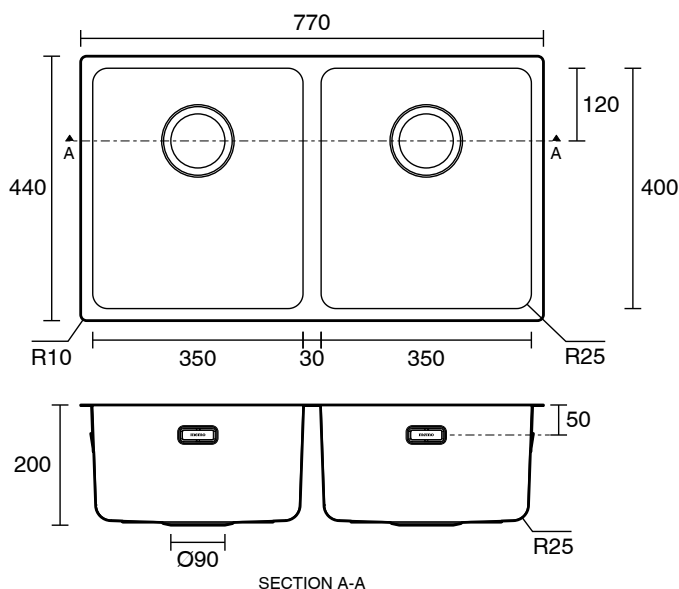

WARRANTY

Residential & Commercial Use (Years)	30
Spare Parts & Labour (Years)	1

Please refer to Memo Warranty Page for full Terms and Conditions

Sinks must be installed using a cutout template. No responsibility will be taken for damage that occurs where a template has not been used.