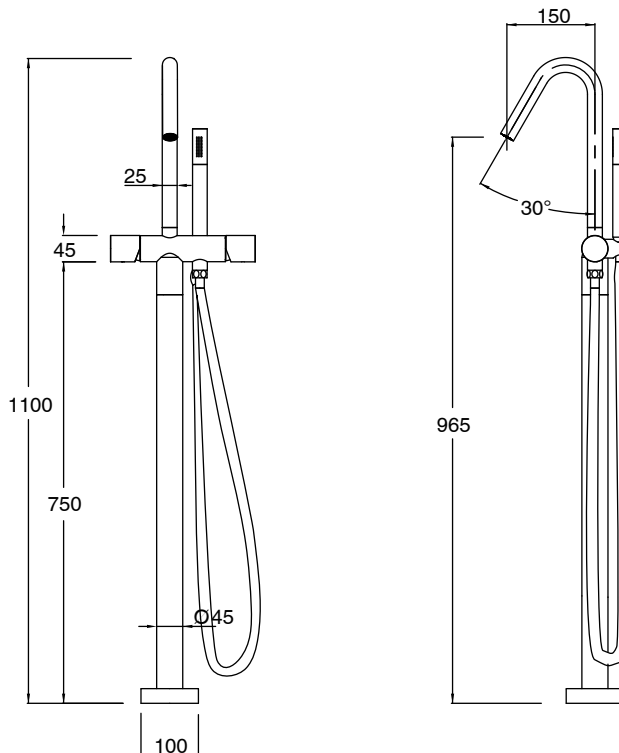

SUSSEX

Sussex Pure Floor Mounted Bath Mixer Tap with Handshower and Cirque Textured Handle Trimset PVD Brushed Nickel (3 Star)

9511621

SPECIFICATIONS	
Recommended Use	Residential;Commercial
Colour Finish	Brushed Nickel
Primary Material	DR Brass
Recommended Pressure Range	150 - 500 kPa as per AS3500
Max Continuous Working Temperature (deg C)	65
Min Continuous Working Temperature (deg C)	1
WARRANTY	
Residential Use (Years)	40
Commercial Use (Years)	10
<i>Please refer to Sussex Warranty page for full Terms and Conditions</i>	

Disclaimer: Products in this specification manual must by regulation be installed by licensed and registered trade people. The manufacturer/distributor reserves the right to vary specifications or delete models from their range without prior notification. Dimensions are nominal measurements only. Dimensions and set-outs listed are correct at time of publication however the manufacturer/distributor takes no responsibility for printing errors.