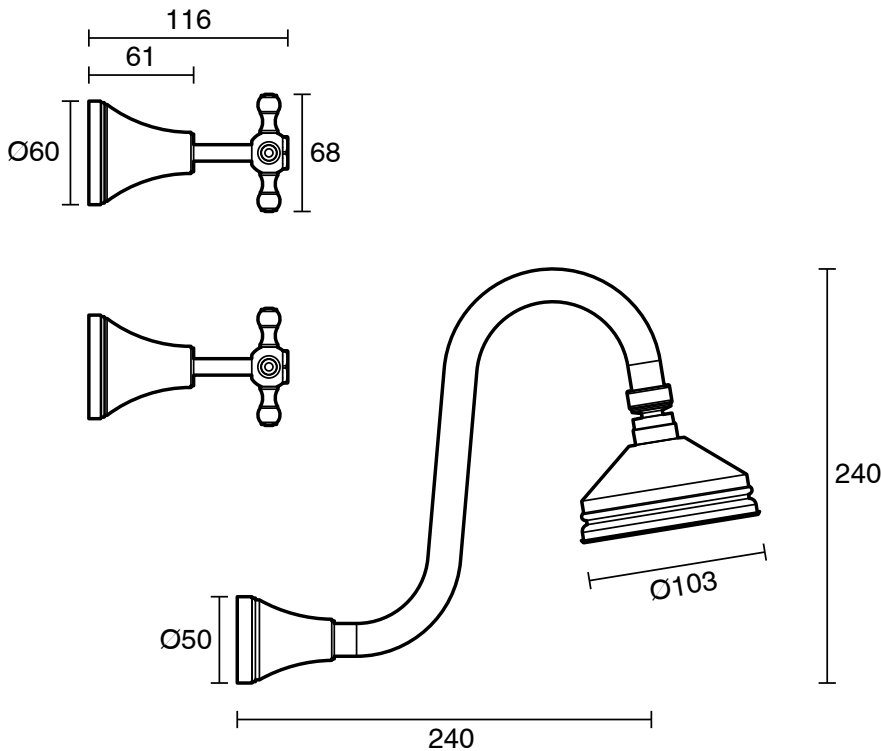

KADO

Kado Era Gooseneck Shower Set Cross Handles Brushed Nickel (3 Star)

9512098

SPECIFICATIONS	
Recommended Use	Residential;Commercial
Colour	Brushed Nickel
Finish	Brushed
Material	DR Brass
Recommended Pressure Range	150 - 500 kPa
Maximum Continuous Working Temperature	80 deg C
Suitable for Storage Tank Hot Water	Yes
Suitable for Continuous Flow Hot Water	Yes
Suitable for Gravity Feed Hot Water	No
WARRANTY	
Residential & Commercial Use (Years)	25
Spare Parts & Labour (Years)	1
<i>Please refer to Kado Warranty Page for full Terms and Conditions</i>	