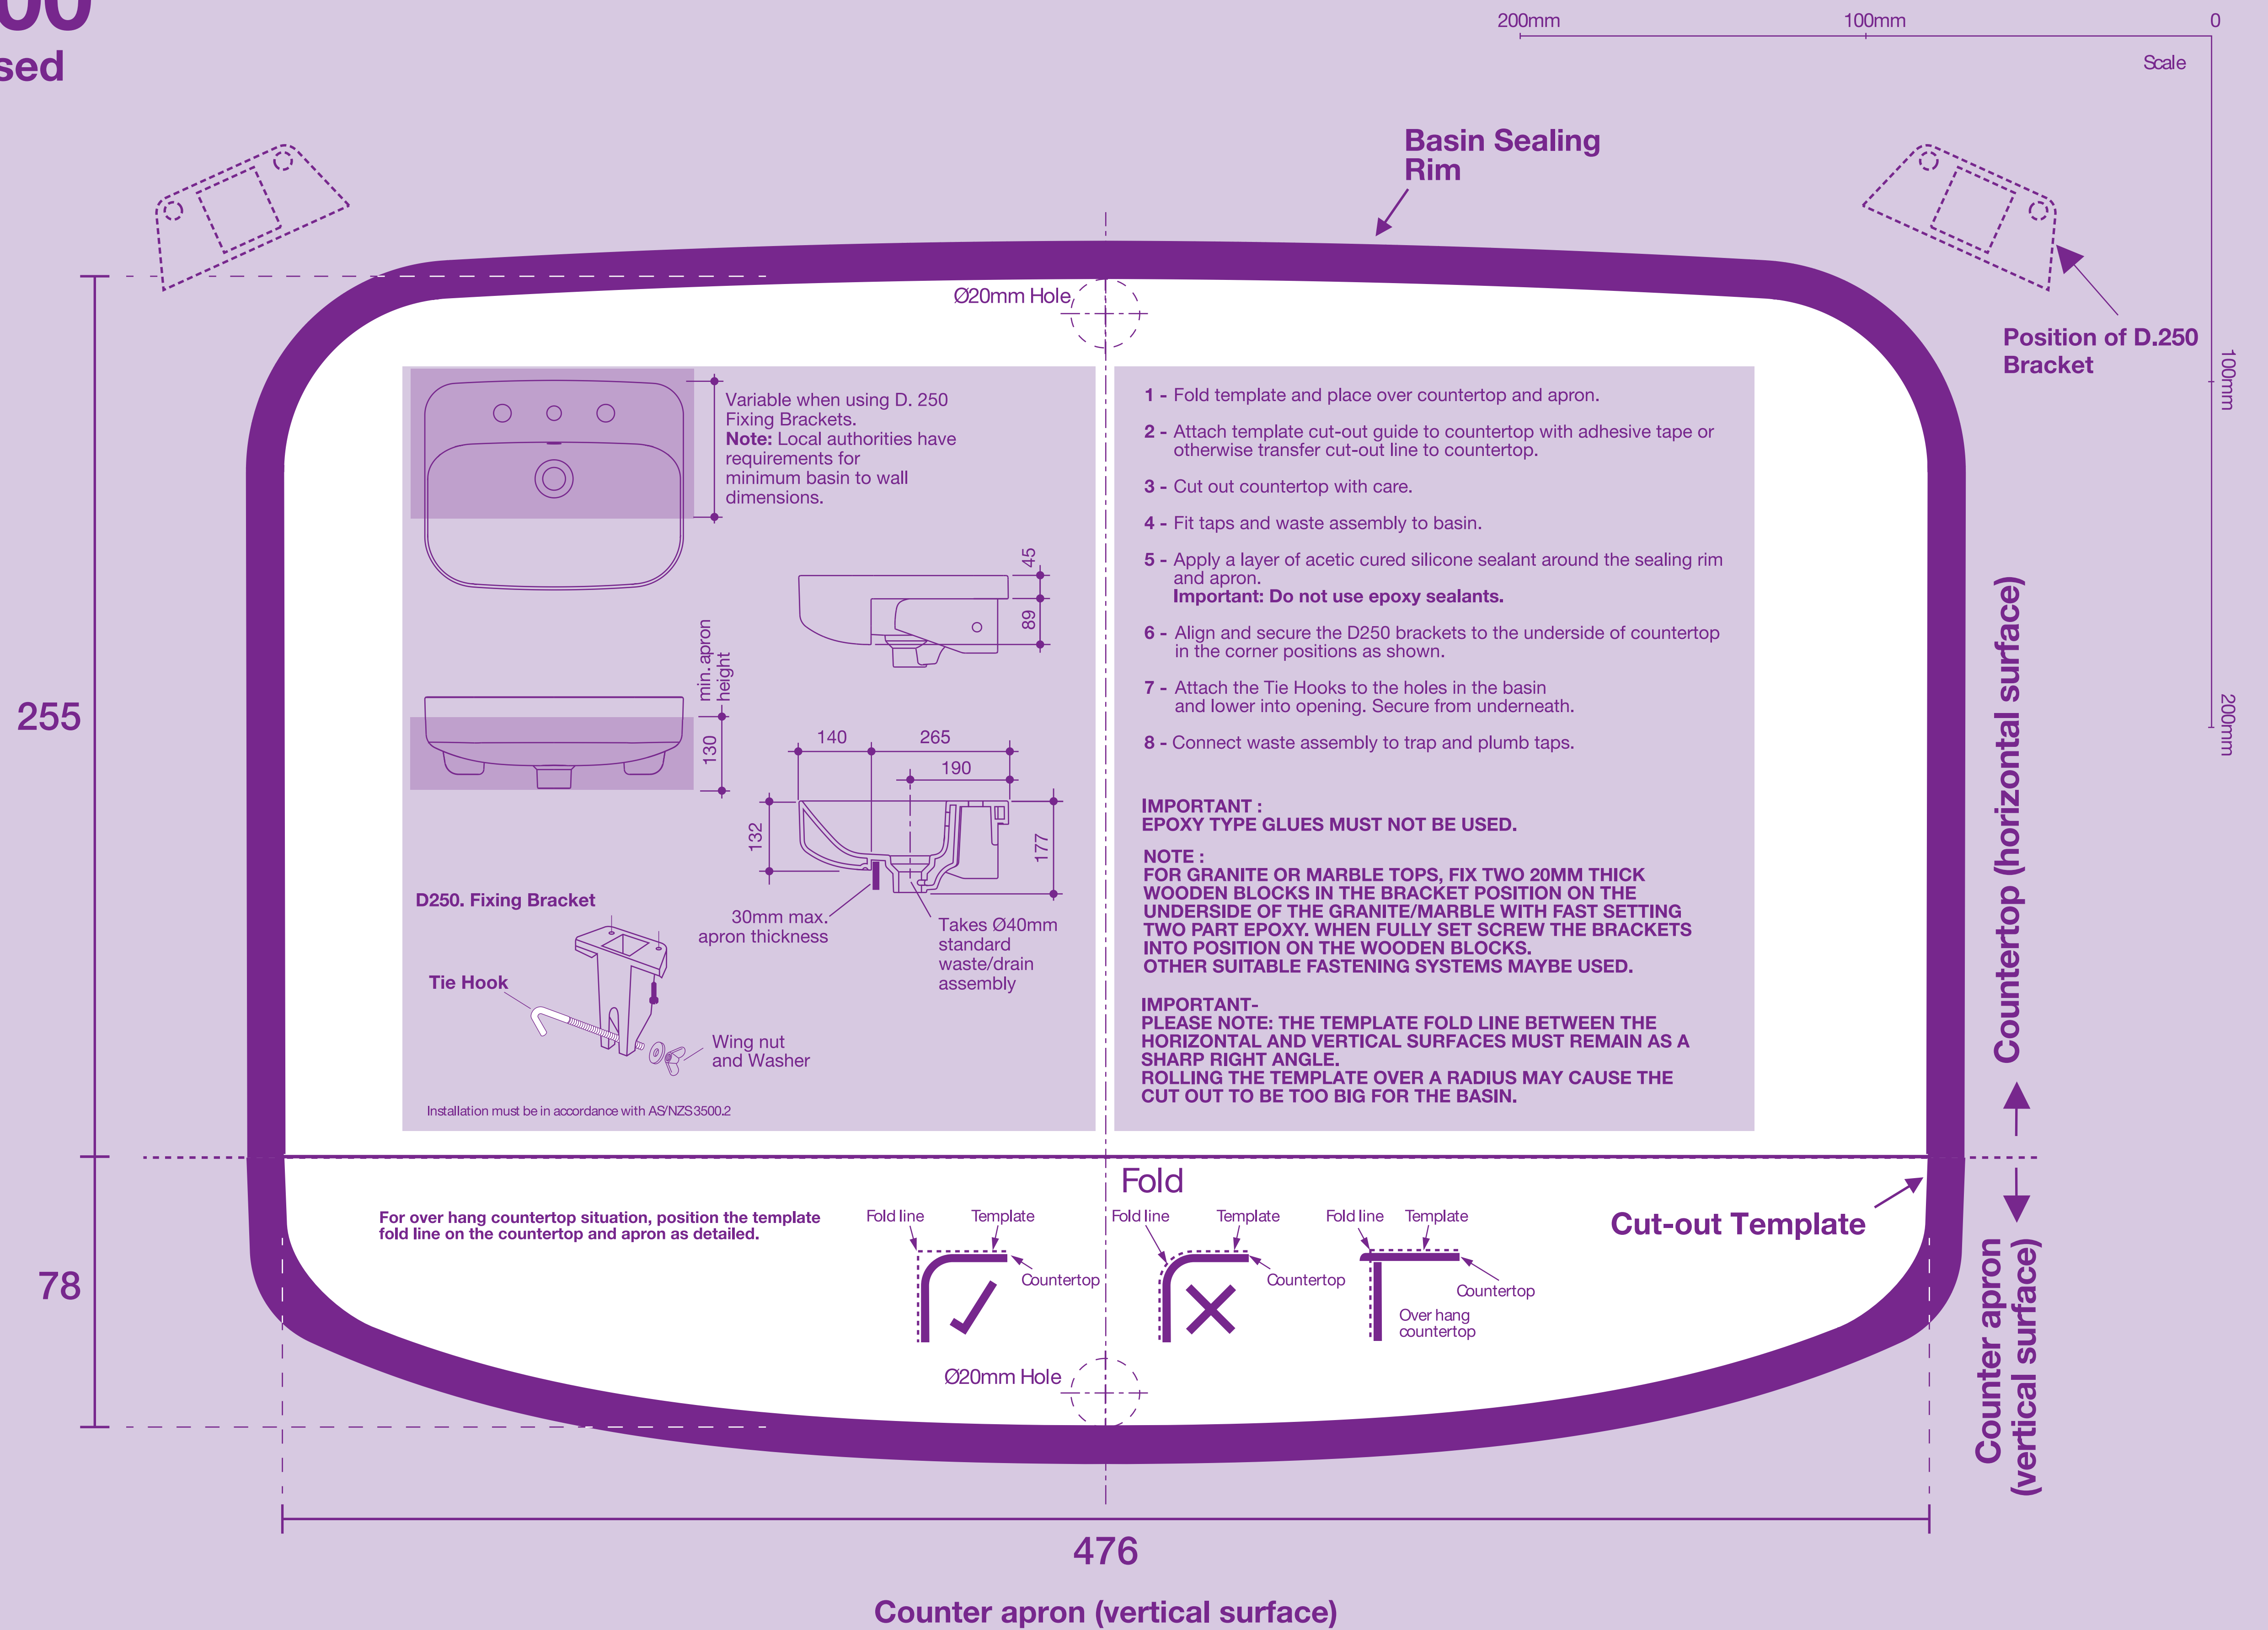

CAROMA

Forma II 500

Ceramic Semi-Recessed Basin

4700605 / 4700615 / 4700635