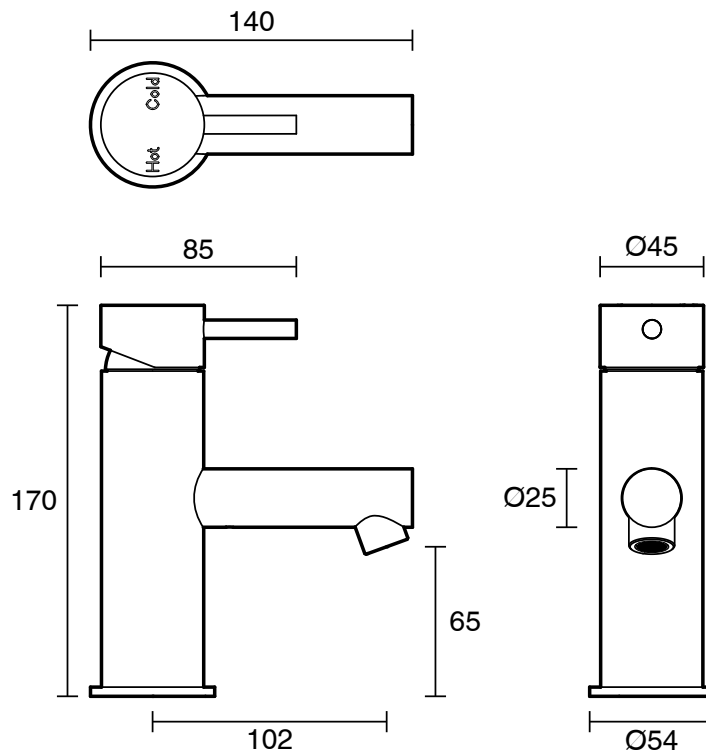

## Scala Basin Mixer 90mm Outlet PVD Matte Black (6 Star) Lead Free

51344

SPECIFICATIONS	
Recommended Use	Residential;Commercial
Colour Finish	Matte Black
Primary Material	Lead Free Brass
Recommended Pressure Range	150 - 500 kPa as per AS3500
Max Continuous Working Temperature (deg C)	65
Min Continuous Working Temperature (deg C)	1
WARRANTY	
Residential Use (Years)	40
Commercial Use (Years)	10
<i>Please refer to Sussex Warranty page for full Terms and Conditions</i>	

Dimensions are nominal measurements only.