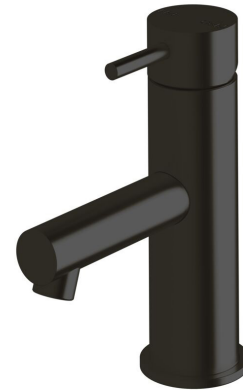

## Scala Basin Mixer 90mm Outlet PVD Matte Black (6 Star) Lead Free

51344

SPECIFICATIONS	
Recommended Use	Residential;Commercial
Colour Finish	Matte Black
Primary Material	Lead Free Brass
Recommended Pressure Range	150 - 500 kPa as per AS3500
Max Continuous Working Temperature (deg C)	65
Min Continuous Working Temperature (deg C)	1
WARRANTY	
Residential Use (Years)	40
Commercial Use (Years)	10
<i>Please refer to Sussex Warranty page for full Terms and Conditions</i>	