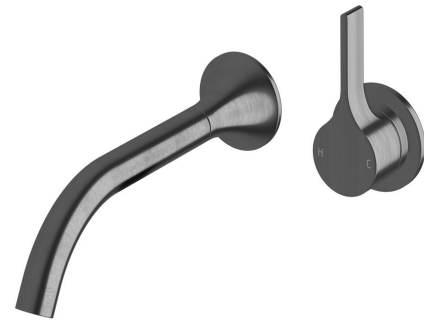

SUSSEX

Sussex Oria Wall Bath Mixer Outlet System 215mm PVD Brushed Gunmetal Lead Free

51000

SPECIFICATIONS	
Recommended Use	Residential;Commercial
Colour Finish	Brushed Gunmetal
Primary Material	Lead Free Brass
Recommended Pressure Range	150 - 500 kPa as per AS3500
Max Continuous Working Temperature (deg C)	65
Min Continuous Working Temperature (deg C)	1
WARRANTY	
Residential Use (Years)	40
Commercial Use (Years)	10
<i>Please refer to Sussex Warranty page for full Terms and Conditions</i>	