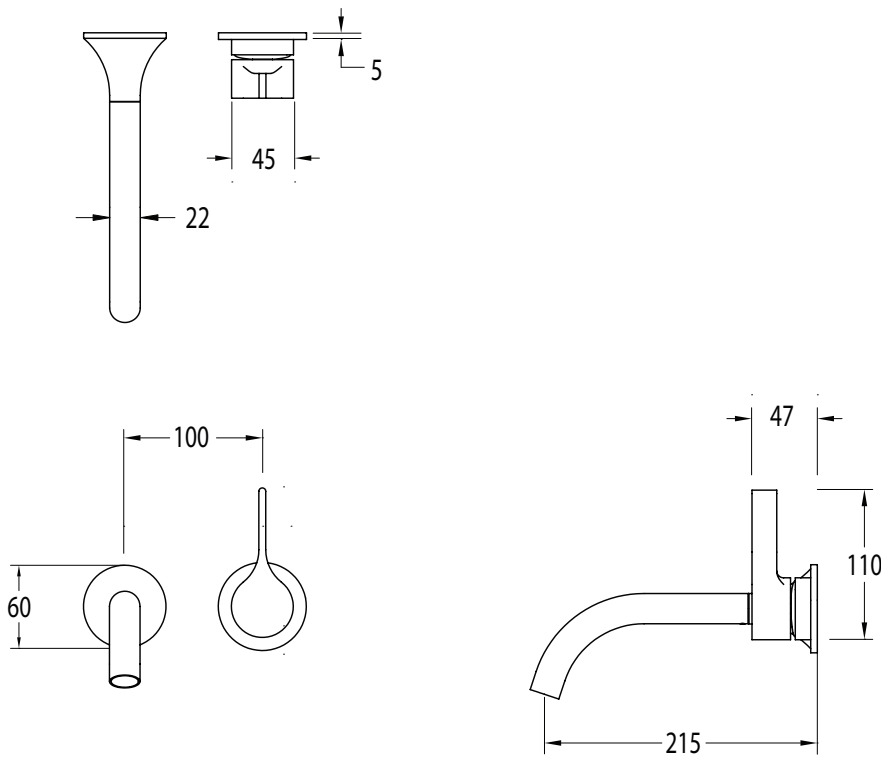

SUSSEX

Sussex Oria Wall Bath Mixer Outlet System 215mm PVD Brushed Gunmetal Lead Free

51000

SPECIFICATIONS	
Recommended Use	Residential;Commercial
Colour Finish	Brushed Gunmetal
Primary Material	Lead Free Brass
Recommended Pressure Range	150 - 500 kPa as per AS3500
Max Continuous Working Temperature (deg C)	65
Min Continuous Working Temperature (deg C)	1
WARRANTY	
Residential Use (Years)	40
Commercial Use (Years)	10
<i>Please refer to Sussex Warranty page for full Terms and Conditions</i>	

Disclaimer: Products in this specification manual must by regulation be installed by licensed and registered trade people. The manufacturer/distributor reserves the right to vary specifications or delete models from their range without prior notification. Dimensions are nominal measurements only. Dimensions and set-outs listed are correct at time of publication however the manufacturer/distributor takes no responsibility for printing errors.