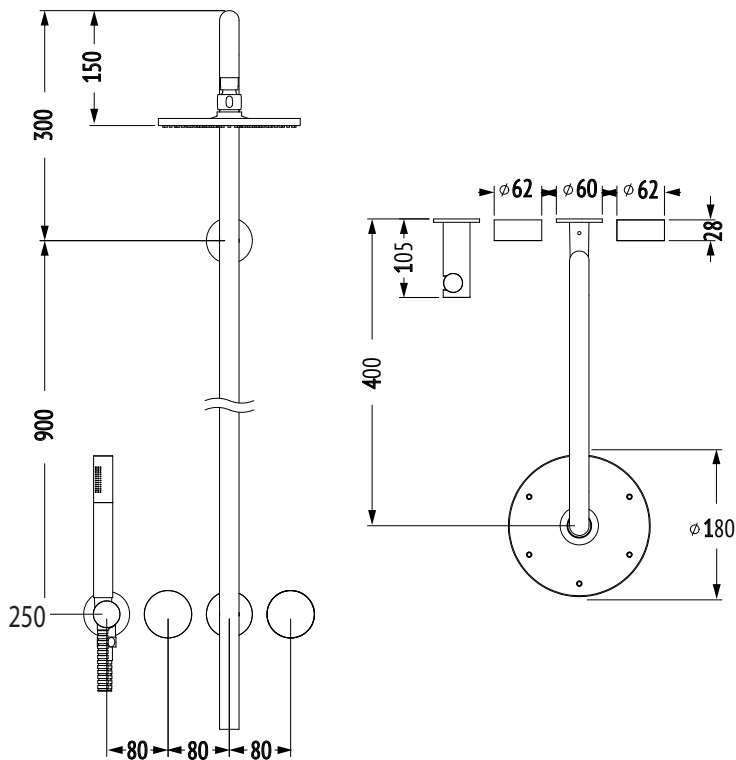

SUSSEX

Sussex Pure Progressive Column Shower Mixer System 180mm Handshower with Diamond Textured Handles Chrome (3 Star) Lead Free 50264

SPECIFICATIONS	
Recommended Use	Residential;Commercial
Colour Finish	Polished Chrome
Primary Material	Lead Free Brass
Recommended Pressure Range	150 - 500 kPa as per AS3500
Max Continuous Working Temperature (deg C)	65
Min Continuous Working Temperature (deg C)	1
WARRANTY	
Residential Use (Years)	40
Commercial Use (Years)	10
<i>Please refer to Sussex Warranty page for full Terms and Conditions</i>	

Disclaimer: Products in this specification manual must by regulation be installed by licensed and registered trade people. The manufacturer/distributor reserves the right to vary specifications or delete models from their range without prior notification. Dimensions are nominal measurements only. Dimensions and set-outs listed are correct at time of publication however the manufacturer/distributor takes no responsibility for printing errors.