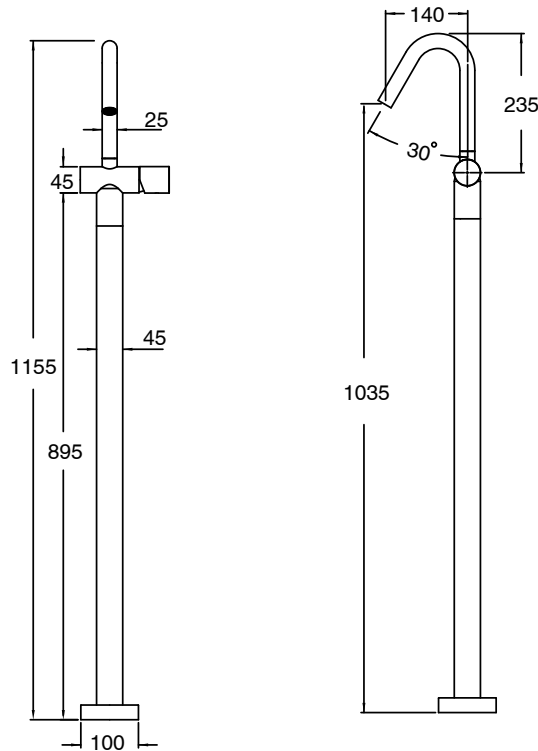

## Sussex Pure Floor Mounted Basin Mixer Tap Trimset with Cirque Textured Handle PVD Brushed Gold (5 Star) 9510939

SPECIFICATIONS	
Recommended Use	Residential;Commercial
Colour Finish	Brushed Gold
Primary Material	DR Brass
Recommended Pressure Range	150 - 500 kPa as per AS3500
Max Continuous Working Temperature (deg C)	65
Min Continuous Working Temperature (deg C)	1
WARRANTY	
Residential Use (Years)	40
Commercial Use (Years)	10
<i>Please refer to Sussex Warranty page for full Terms and Conditions</i>	

Dimensions are nominal measurements only.