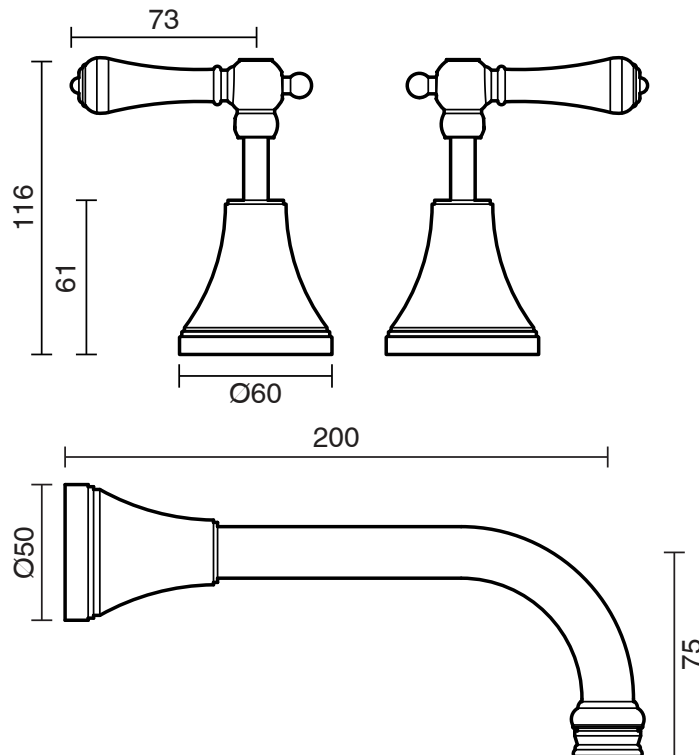

KADO

Kado Era Wall Bath Set 200mm Lever Porcelain Handle Chrome

9507590

SPECIFICATIONS

Recommended Use	Residential;Commercial
Colour	Chrome with Porcelain Handles
Finish	Polished
Material	DR Brass
Recommended Pressure Range	150 - 500 kPa
Maximum Continuous Working Temperature	80 deg C
Suitable for Storage Tank Hot Water	Yes
Suitable for Continuous Flow Hot Water	Yes
Suitable for Gravity Feed Hot Water	No

WARRANTY

Residential & Commercial Use (Years)	25
Spare Parts & Labour (Years)	1

Please refer to Kado Warranty Page for full Terms and Conditions

Dimensions are nominal measurements only.

CLEANING RECOMMENDATIONS:

We recommend the use of soapy water or approved cleaners. This product should not be cleaned with abrasive materials. Damage caused by any improper treatment is not covered by the product warranty. Refer to Warranty Conditions

Disclaimer: Products in this specification manual must by regulation be installed by licensed and registered trade people. The manufacturer/distributor reserves the right to vary specifications or delete models from their range without prior notification. Dimensions are nominal measurements only. Dimensions and set-outs listed are correct at time of publication however the manufacturer/distributor takes no responsibility for printing errors.

Published 01/04/2026

To see the complete Kado range go to www.reece.com.au

WaterMark
AS/NZS 3718
WM-022967