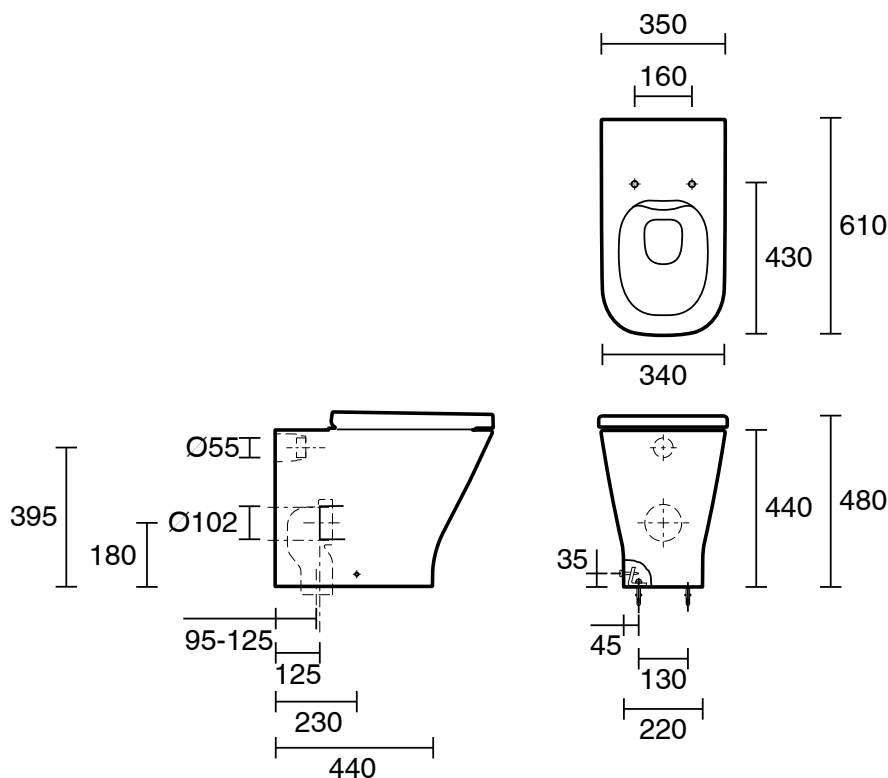

Roca The Gap Square Rimless Back to Wall Overheight Pan with Soft Close Quick Release Toilet Seat White (4 Star)

10046

SPECIFICATIONS

Recommended Use	Residential;Commercial
Pan Material	Vitreous China
Rim Configuration	Rimless
Pan Outlet Type	P Trap;S Trap
Pan Weight (kg)	31.5
Mounting	Wall
Toilet Seat Included	Yes

WARRANTY

Residential & Commercial Use (Years)	25
Spare Parts & Labour (Years)	1

Please refer to Roca Warranty page for full Terms and Conditions

Dimensions are nominal measurements only.

CLEANING RECOMMENDATIONS:

We recommend the use of soapy water or approved cleaners. This product should not be cleaned with abrasive materials. Damage caused by any improper treatment is not covered by the product warranty. Refer to Warranty Conditions

Disclaimer: Products in this specification manual must by regulation be installed by licensed and registered trade people. The manufacturer/distributor reserves the right to vary specifications or delete models from their range without prior notification. Dimensions are nominal measurements only. Dimensions and set-outs listed are correct at time of publication however the manufacturer/distributor takes no responsibility for printing errors.

Published 21/05/2026

To see the complete Roca range go to www.reece.com.au/bathrooms