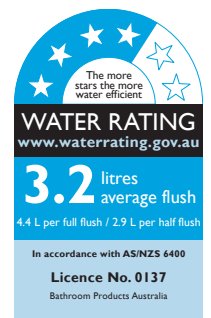

Roca The Gap Square Rimless Back to Wall Overheight Pan with Soft Close Quick Release Toilet Seat White (4 Star)

10046

SPECIFICATIONS

Recommended Use	Residential;Commercial
Pan Material	Vitreous China
Rim Configuration	Rimless
Pan Outlet Type	P Trap;S Trap
Pan Weight (kg)	31.5
Mounting	Wall
Toilet Seat Included	Yes

WARRANTY

Residential & Commercial Use (Years)	25
Spare Parts & Labour (Years)	1

Please refer to Roca Warranty page for full Terms and Conditions

Dimensions are nominal measurements only.

CLEANING RECOMMENDATIONS:

We recommend the use of soapy water or approved cleaners. This product should not be cleaned with abrasive materials. Damage caused by any improper treatment is not covered by the product warranty. Refer to Warranty Conditions

Disclaimer: Products in this specification manual must by regulation be installed by licensed and registered trade people. The manufacturer/distributor reserves the right to vary specifications or delete models from their range without prior notification. Dimensions are nominal measurements only. Dimensions and set-outs listed are correct at time of publication however the manufacturer/distributor takes no responsibility for printing errors.

Published 21/05/2026

To see the complete Roca range go to www.reece.com.au/bathrooms