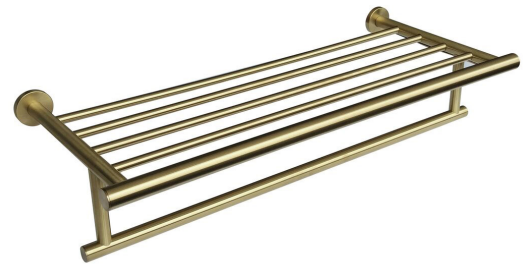

mizu

Mizu Drift Towel Rack 530mm Brushed Gold

2202627

SPECIFICATIONS

Recommended Use	Residential;Commercial
Colour Finish	Brushed Gold
Primary Material	Brass

WARRANTY

Residential & Commercial Use (Years)	25
Spare Parts & Labour (Years)	1

Please refer to Mizu Warranty page for full Terms and Conditions

Dimensions are nominal measurements only.

CLEANING RECOMMENDATIONS:

We recommend the use of soapy water or approved cleaners. This product should not be cleaned with abrasive materials. Damage caused by any improper treatment is not covered by the product warranty. Refer to Warranty Conditions

Disclaimer: Products in this specification manual must by regulation be installed by licensed and registered trade people. The manufacturer/distributor reserves the right to vary specifications or delete models from their range without prior notification. Dimensions are nominal measurements only. Dimensions and set-outs listed are correct at time of publication however the manufacturer/distributor takes no responsibility for printing errors.

Published 01/04/2026

To see the complete Mizu range go to www.reece.com.au