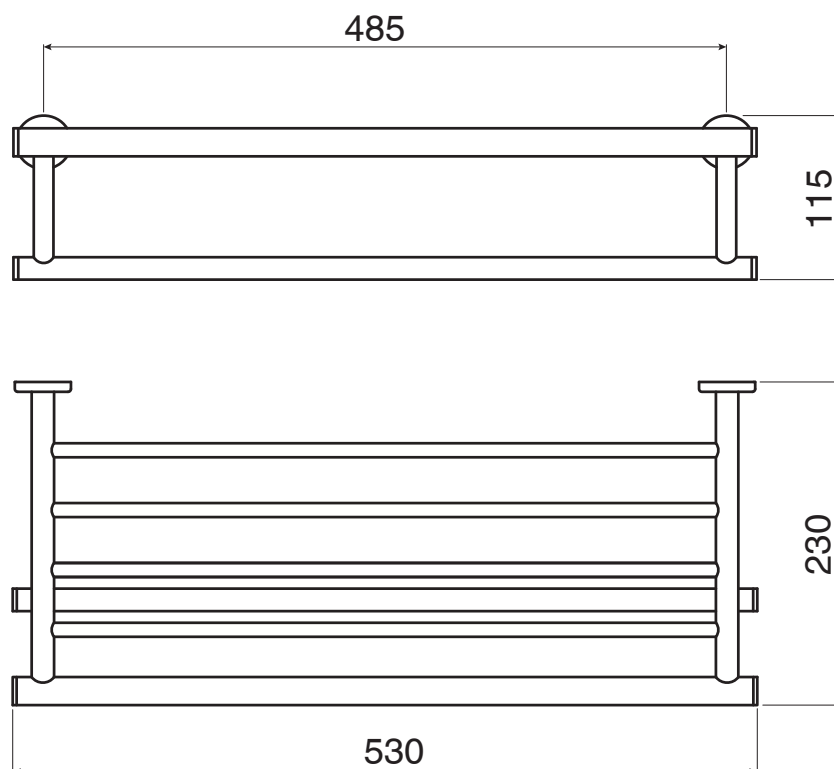

mizu

Mizu Drift Towel Rack 530mm Brushed Gold

2202627

SPECIFICATIONS

Recommended Use	Residential;Commercial
Colour Finish	Brushed Gold
Primary Material	Brass

WARRANTY

Residential & Commercial Use (Years)	25
Spare Parts & Labour (Years)	1

Please refer to Mizu Warranty page for full Terms and Conditions

Dimensions are nominal measurements only.

CLEANING RECOMMENDATIONS:

We recommend the use of soapy water or approved cleaners. This product should not be cleaned with abrasive materials. Damage caused by any improper treatment is not covered by the product warranty. Refer to Warranty Conditions

Disclaimer: Products in this specification manual must by regulation be installed by licensed and registered trade people. The manufacturer/distributor reserves the right to vary specifications or delete models from their range without prior notification. Dimensions are nominal measurements only. Dimensions and set-outs listed are correct at time of publication however the manufacturer/distributor takes no responsibility for printing errors.

Published 01/04/2026

To see the complete Mizu range go to www.reece.com.au