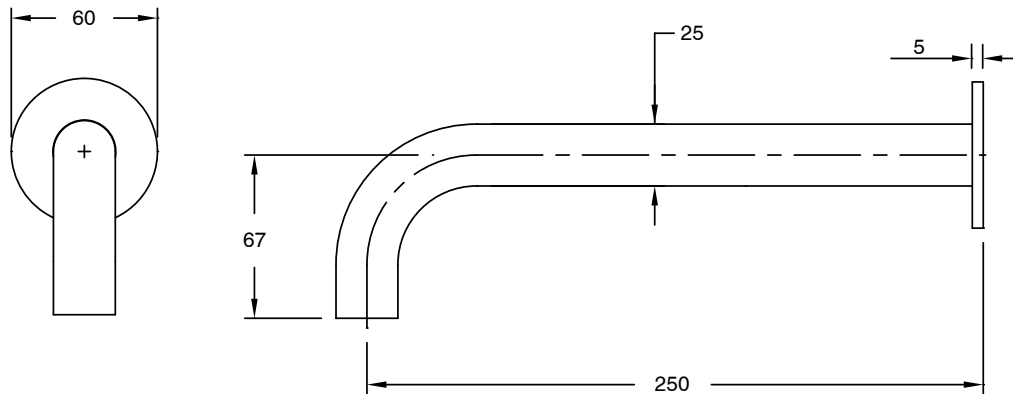

SUSSEX

Sussex Pure Wall Bath Outlet 250mm Chrome Lead Free

46994

SPECIFICATIONS	
Recommended Use	Residential;Commercial
Colour Finish	Polished Chrome
Primary Material	Lead Free Brass
Recommended Pressure Range	150 - 500 kPa as per AS3500
Max Continuous Working Temperature (deg C)	65
Min Continuous Working Temperature (deg C)	1
WARRANTY	
Residential Use (Years)	40
Commercial Use (Years)	10
<i>Please refer to Sussex Warranty page for full Terms and Conditions</i>	