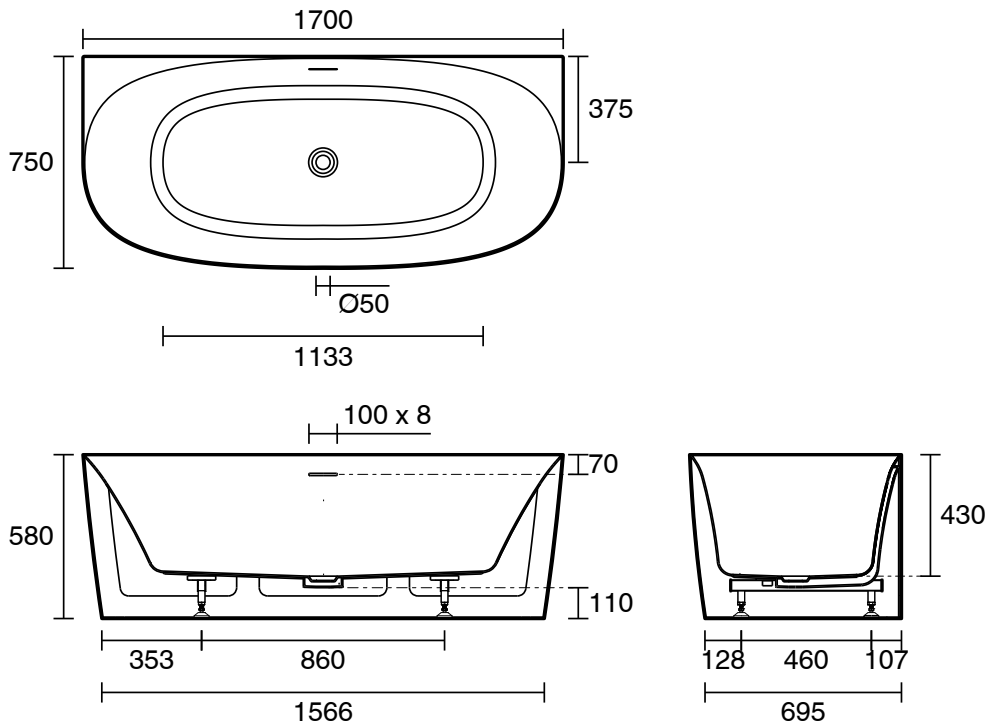

KADO

Kado Lux Back To Wall Bath 1700mm x 750mm x 580mm Gloss White

1704108

SPECIFICATIONS

Recommended Use	Residential;Commercial
Material	Acrylic
Colour	Gloss White
Capacity (L)	244
Weight (kg)	41
Mounting	Wall;Floor
Overflow Included	Yes
Plug & Waste Included	No

WARRANTY

Residential & Commercial Use (Years)	20
Spare Parts & Labour (Years)	1

Please refer to Kado Warranty Page for full Terms and Conditions

Dimensions are nominal measurements only.

CLEANING RECOMMENDATIONS:

We recommend the use of soapy water or approved cleaners. This product should not be cleaned with abrasive materials. Damage caused by any improper treatment is not covered by the product warranty. Refer to Warranty Conditions

Disclaimer: Products in this specification manual must by regulation be installed by licensed and registered trade people. The manufacturer/distributor reserves the right to vary specifications or delete models from their range without prior notification. Dimensions are nominal measurements only. Dimensions and set-outs listed are correct at time of publication however the manufacturer/distributor takes no responsibility for printing errors.

Published 01/04/2026

To see the complete Kado range go to www.reece.com.au