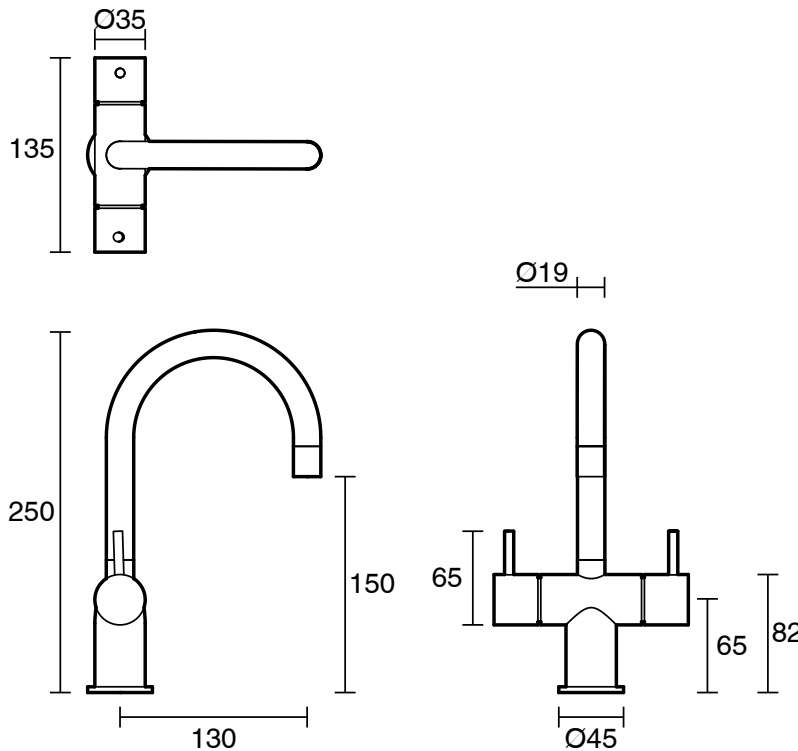

SUSSEX

Scala Mini Twin Handle Sink Mixer Curved Small PVD Brushed Platinum Gold (5 Star) Lead Free

51932

SPECIFICATIONS	
Recommended Use	Residential;Commercial
Colour Finish	Brushed Platinum Gold
Primary Material	Lead Free Brass
Recommended Pressure Range	150 - 500 kPa as per AS3500
Max Continuous Working Temperature (deg C)	65
Min Continuous Working Temperature (deg C)	1
WARRANTY	
Residential Use (Years)	40
Commercial Use (Years)	10
<i>Please refer to Sussex Warranty page for full Terms and Conditions</i>	

Disclaimer: Products in this specification manual must by regulation be installed by licensed and registered trade people. The manufacturer/distributor reserves the right to vary specifications or delete models from their range without prior notification. Dimensions are nominal measurements only. Dimensions and set-outs listed are correct at time of publication however the manufacturer/distributor takes no responsibility for printing errors.