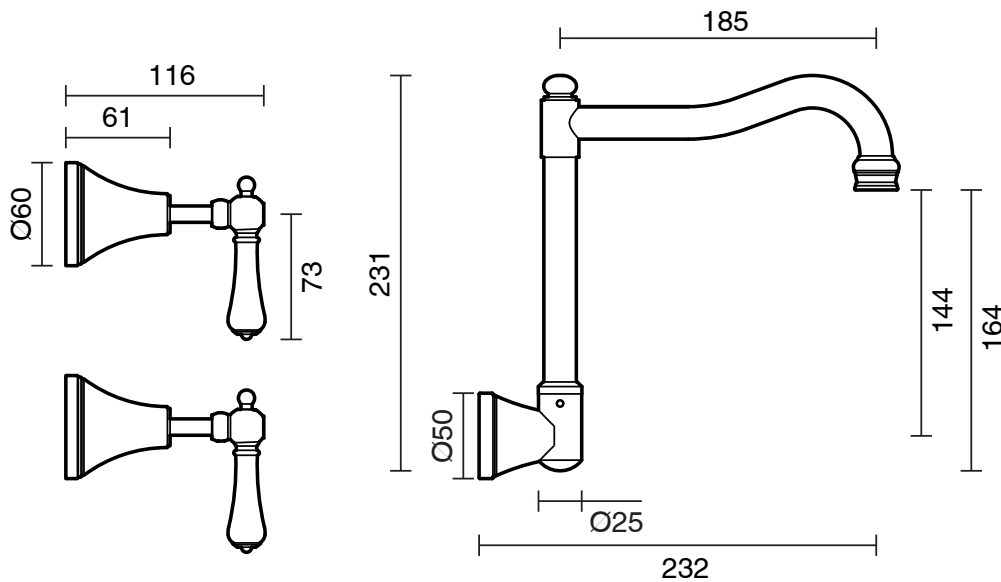

KADO

Kado Era Wall English Sink Set Lever Porcelain Handle Chrome (5 Star) Lead Free

9507647

SPECIFICATIONS	
Recommended Use	Residential;Commercial
Colour Finish	Polished Chrome
Primary Material	Lead Free Brass
Recommended Pressure Range	150 - 500 kPa as per AS3500
Max Continuous Working Temperature (deg C)	80
Min Continuous Working Temperature (deg C)	5
WARRANTY	
Residential & Commercial Use (Years)	25
Spare Parts & Labour (Years)	1
<i>Please refer to Kado Warranty page for full Terms and Conditions</i>	