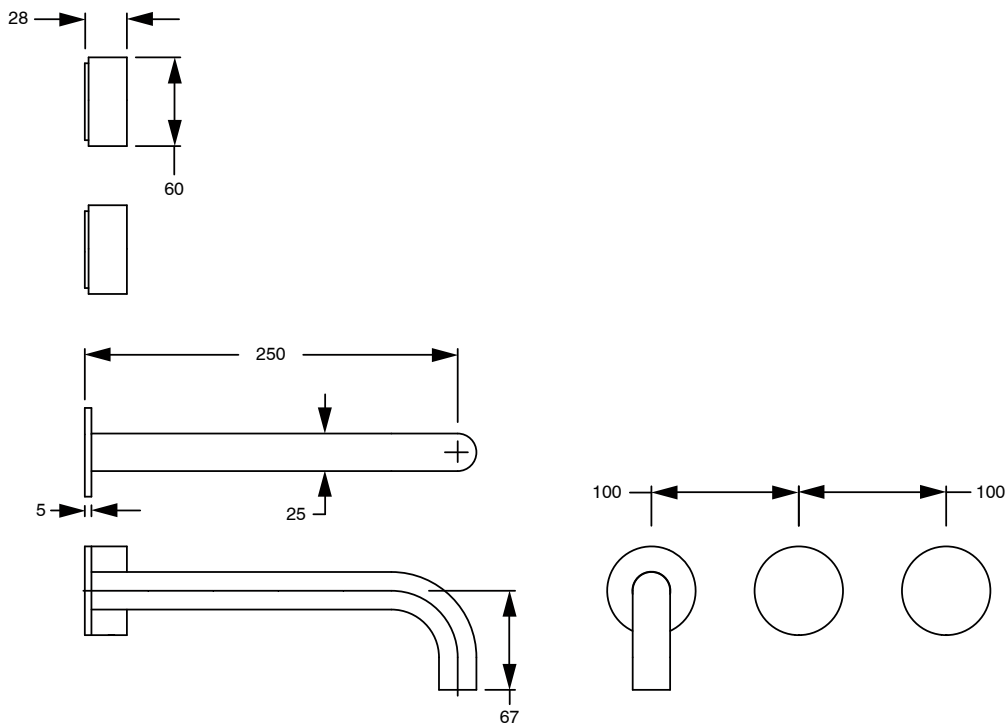

SUSSEX

Sussex Pure Wall Bath Hostess System 250mm PVD Brushed Gunmetal Lead Free

46866

SPECIFICATIONS

Recommended Use	Residential;Commercial
Colour Finish	Brushed Gunmetal
Primary Material	Lead Free Brass
Recommended Pressure Range	150 - 500 kPa as per AS3500
Max Continuous Working Temperature (deg C)	65
Min Continuous Working Temperature (deg C)	1

WARRANTY

Residential Use (Years)	40
Commercial Use (Years)	10

Please refer to Sussex Warranty page for full Terms and Conditions

Dimensions are nominal measurements only.

CLEANING RECOMMENDATIONS:

We recommend the use of soapy water or approved cleaners. This product should not be cleaned with abrasive materials. Damage caused by any improper treatment is not covered by the product warranty. Refer to Warranty Conditions

Disclaimer: Products in this specification manual must by regulation be installed by licensed and registered trade people. The manufacturer/distributor reserves the right to vary specifications or delete models from their range without prior notification. Dimensions are nominal measurements only. Dimensions and set-outs listed are correct at time of publication however the manufacturer/distributor takes no responsibility for printing errors.

Published 14/05/2026

To see the complete Sussex range go to
www.reece.com.au