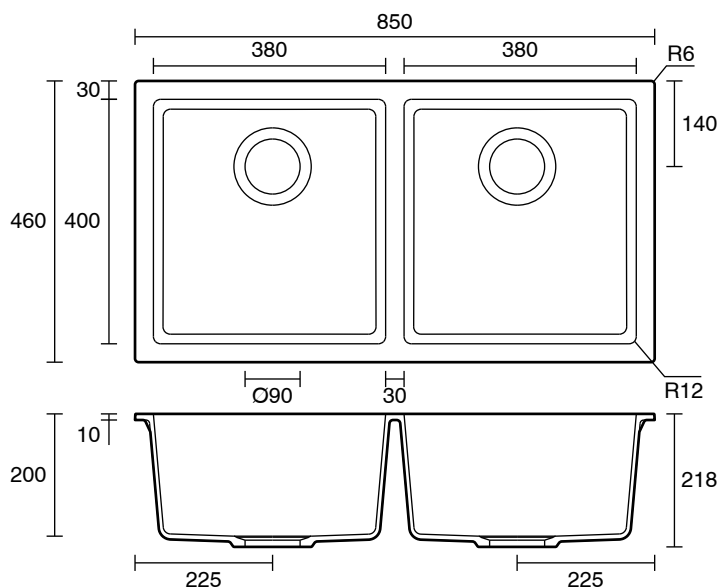

### SPECIFICATIONS

Recommended Use	Residential;Commercial
Bowl Type	Inset / Semi Inset;Under Mount / Under Counter
Material	Quartz Composite
Sink Colour	Black
Taphole Options	None
Capacity (L)	31 & 31
Mounting	Product Surface
Overflow Included	No
Plug & Waste Included	Yes
Plug & Waste Size	90mm Basket Waste

Dimensions are nominal measurements only.