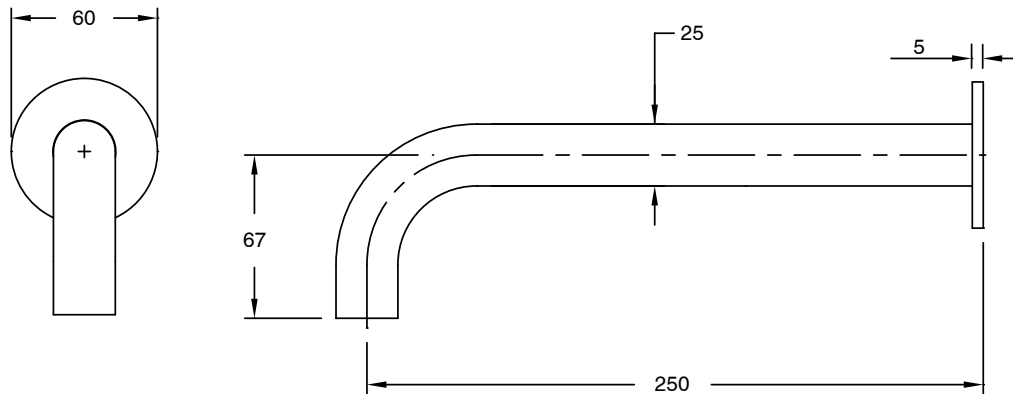

SUSSEX

Sussex Pure Wall Bath Outlet 250mm Chrome

2263289

SPECIFICATIONS	
Recommended Use	Residential;Commercial
Colour Finish	Polished Chrome
Primary Material	DR Brass
Recommended Pressure Range	150 - 500 kPa as per AS3500
Max Continuous Working Temperature (deg C)	65
Min Continuous Working Temperature (deg C)	1
WARRANTY	
Residential Use (Years)	40
Commercial Use (Years)	10
<i>Please refer to Sussex Warranty page for full Terms and Conditions</i>	