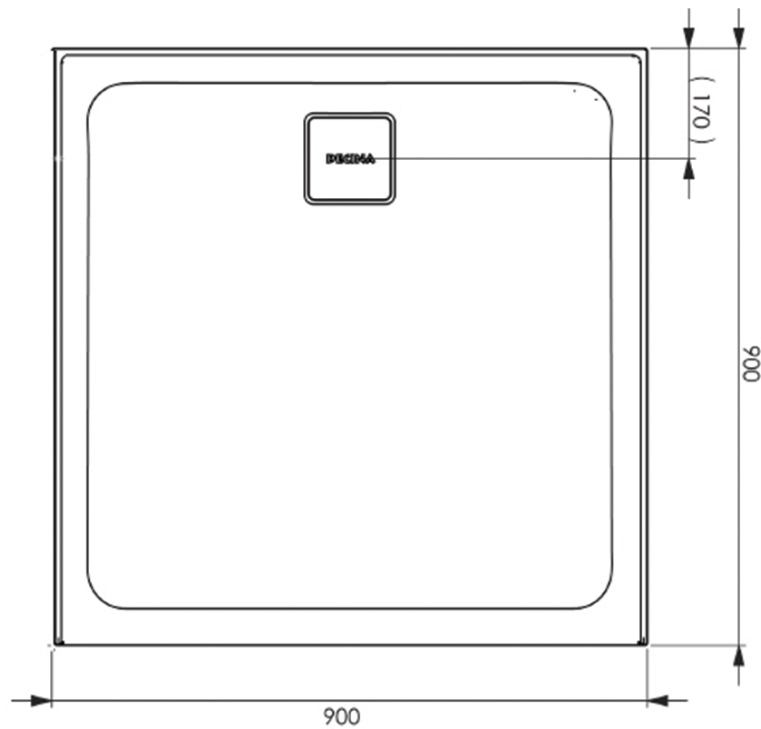

Posh Bristol Luna Shower Base 900mm x 900mm Rear Outlet 3 Tiling Bead

2009271

SPECIFICATIONS

Recommended Use	Residential;Commercial
Material	PVC
Colour	White
Waste Position	Rear

WARRANTY

Residential & Commercial Use (Years)	7
Spare Parts & Labour (Years)	1

Please refer to Posh Warranty Page for full Terms and Conditions

Dimensions are nominal measurements only.

CLEANING RECOMMENDATIONS:

We recommend the use of soapy water or approved cleaners. This product should not be cleaned with abrasive materials. Damage caused by any improper treatment is not covered by the product warranty. Refer to Warranty Conditions

Disclaimer: Products in this specification manual must by regulation be installed by licensed and registered trade people. The manufacturer/distributor reserves the right to vary specifications or delete models from their range without prior notification. Dimensions are nominal measurements only. Dimensions and set-outs listed are correct at time of publication however the manufacturer/distributor takes no responsibility for printing errors.

Published 01/04/2026

To see the complete Posh range go to
www.reece.com.au