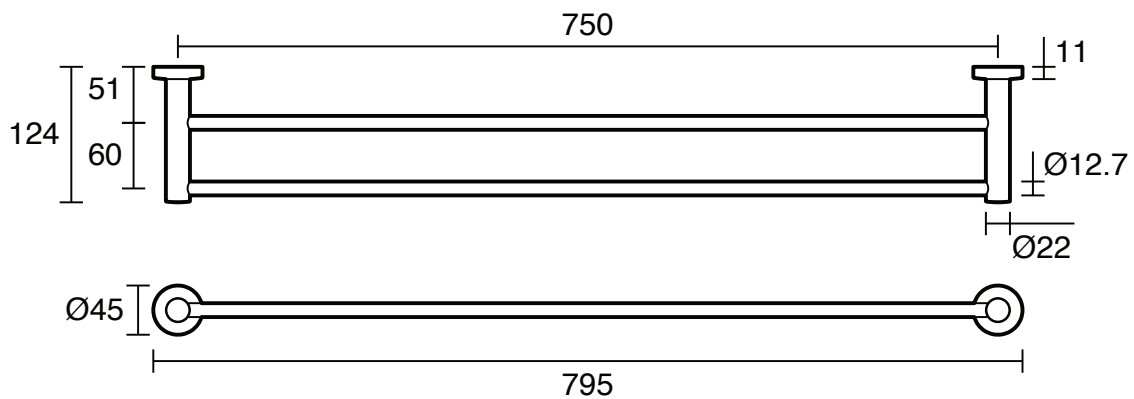

Posh Solus MK2 Double Rail 750mm Matte Black

2263976

SPECIFICATIONS

Recommended Use	Residential;Commercial
Colour	Matte Black

WARRANTY

Residential & Commercial Use (Years)	25
Spare Parts & Labour (Years)	1

Please refer to Posh Warranty Page for full Terms and Conditions

Dimensions are nominal measurements only.

CLEANING RECOMMENDATIONS:

We recommend the use of soapy water or approved cleaners. This product should not be cleaned with abrasive materials. Damage caused by any improper treatment is not covered by the product warranty. Refer to Posh Warranty page for full Terms and Conditions.

Disclaimer: Products in this specification manual must by regulation be installed by licensed and registered trade people. The manufacturer/distributor reserves the right to vary specifications or delete models from their range without prior notification. Dimensions are nominal measurements only. Dimensions and set-outs listed are correct at time of publication however the manufacturer/distributor takes no responsibility for printing errors.

Published 01/04/2026

To see the complete Posh range go to
www.reece.com.au