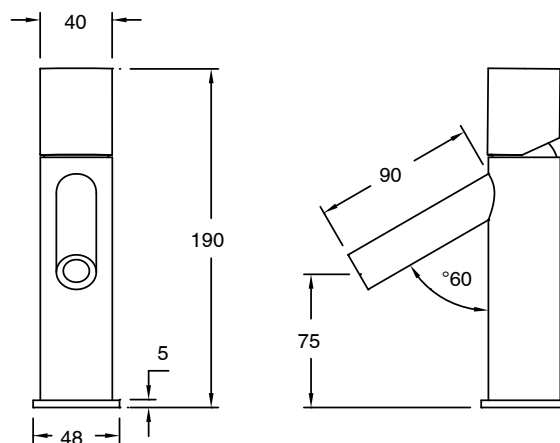

## Sussex Pure Basin Mixer Tap with Cirque Textured Handle PVD Matte Black (6 Star)

9511292

SPECIFICATIONS	
Recommended Use	Residential;Commercial
Colour Finish	Matte Black
Primary Material	DR Brass
Recommended Pressure Range	150 - 500 kPa as per AS3500
Max Continuous Working Temperature (deg C)	65
Min Continuous Working Temperature (deg C)	1
WARRANTY	
Residential Use (Years)	40
Commercial Use (Years)	10
<i>Please refer to Sussex Warranty page for full Terms and Conditions</i>	

Dimensions are nominal measurements only.