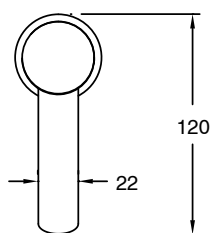

## Sussex Pure Basin Mixer Tap with Cirque Textured Handle PVD Matte Black (6 Star)

9511292

SPECIFICATIONS	
Recommended Use	Residential;Commercial
Colour Finish	Matte Black
Primary Material	DR Brass
Recommended Pressure Range	150 - 500 kPa as per AS3500
Max Continuous Working Temperature (deg C)	65
Min Continuous Working Temperature (deg C)	1
WARRANTY	
Residential Use (Years)	40
Commercial Use (Years)	10
<i>Please refer to Sussex Warranty page for full Terms and Conditions</i>	

Dimensions are nominal measurements only.