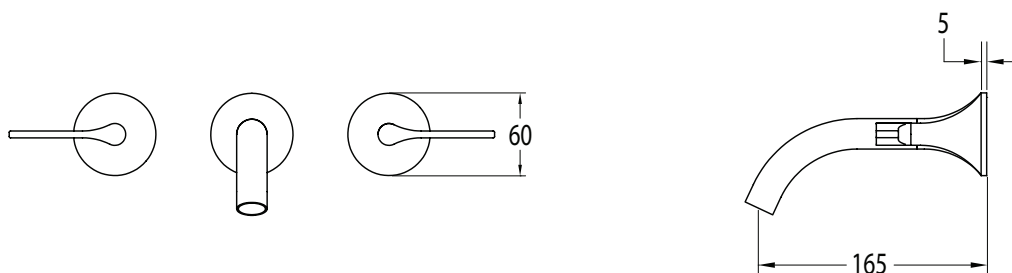

SUSSEX

Sussex Oria Wall Bath Set 165mm PVD Brushed Nickel Lead Free

50936

SPECIFICATIONS

Recommended Use	Residential;Commercial
Colour Finish	Brushed Nickel
Primary Material	Lead Free Brass
Recommended Pressure Range	150 - 500 kPa as per AS3500
Max Continuous Working Temperature (deg C)	65
Min Continuous Working Temperature (deg C)	1

WARRANTY

Residential Use (Years)	40
Commercial Use (Years)	10

Please refer to Sussex Warranty page for full Terms and Conditions

Dimensions are nominal measurements only.

CLEANING RECOMMENDATIONS:

We recommend the use of soapy water or approved cleaners. This product should not be cleaned with abrasive materials. Damage caused by any improper treatment is not covered by the product warranty. Refer to Warranty Conditions

Disclaimer: Products in this specification manual must by regulation be installed by licensed and registered trade people. The manufacturer/distributor reserves the right to vary specifications or delete models from their range without prior notification. Dimensions are nominal measurements only. Dimensions and set-outs listed are correct at time of publication however the manufacturer/distributor takes no responsibility for printing errors.

Published 12/05/2026

To see the complete Sussex range go to www.reece.com.au