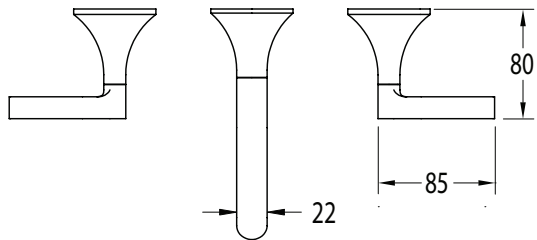

SUSSEX

Sussex Oria Wall Bath Set 165mm PVD Brushed Nickel Lead Free

50936

SPECIFICATIONS

Recommended Use	Residential;Commercial
Colour Finish	Brushed Nickel
Primary Material	Lead Free Brass
Recommended Pressure Range	150 - 500 kPa as per AS3500
Max Continuous Working Temperature (deg C)	65
Min Continuous Working Temperature (deg C)	1

WARRANTY

Residential Use (Years)	40
Commercial Use (Years)	10

Please refer to Sussex Warranty page for full Terms and Conditions

Dimensions are nominal measurements only.

CLEANING RECOMMENDATIONS:

We recommend the use of soapy water or approved cleaners. This product should not be cleaned with abrasive materials. Damage caused by any improper treatment is not covered by the product warranty. Refer to Warranty Conditions

Disclaimer: Products in this specification manual must by regulation be installed by licensed and registered trade people. The manufacturer/distributor reserves the right to vary specifications or delete models from their range without prior notification. Dimensions are nominal measurements only. Dimensions and set-outs listed are correct at time of publication however the manufacturer/distributor takes no responsibility for printing errors.

Published 12/05/2026

To see the complete Sussex range go to www.reece.com.au