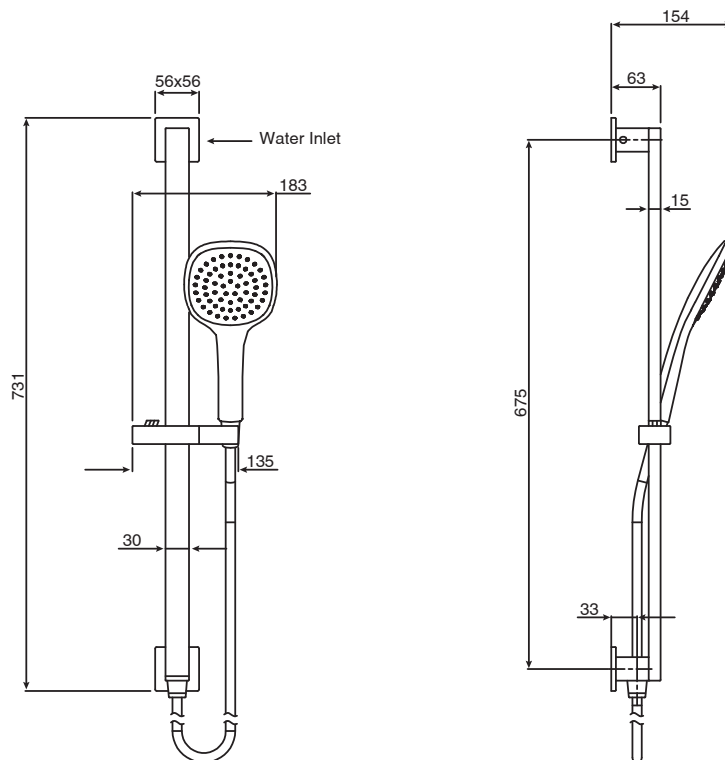

## Mizu Bloc MK2 Single Rail Shower 1 Function with Top Rail Water Inlet Matte Black (3 Star)

9508088

SPECIFICATIONS	
Recommended Use	Residential;Commercial
Colour Finish	Matte Black
Primary Material	Brass
Recommended Pressure Range	150 - 500 kPa as per AS3500
Max Continuous Working Temperature (deg C)	80
Min Continuous Working Temperature (deg C)	5
WARRANTY	
Residential & Commercial Use (Years)	25
Spare Parts & Labour (Years)	1
<i>Please refer to Mizu Warranty page for full Terms and Conditions</i>	

Dimensions are nominal measurements only.