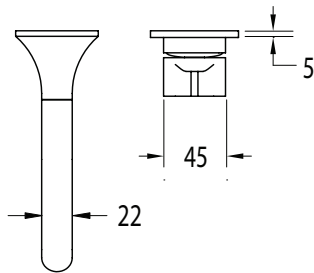

SUSSEX

Sussex Oria Wall Basin Mixer Outlet System 165mm PVD Brushed Bronze (5 Star)

2265692

SPECIFICATIONS

Recommended Use	Residential;Commercial
Colour Finish	Brushed Bronze
Primary Material	DR Brass
Recommended Pressure Range	150 - 500 kPa as per AS3500
Max Continuous Working Temperature (deg C)	65
Min Continuous Working Temperature (deg C)	1

WARRANTY

Residential Use (Years)	40
Commercial Use (Years)	10

Please refer to Sussex Warranty page for full Terms and Conditions