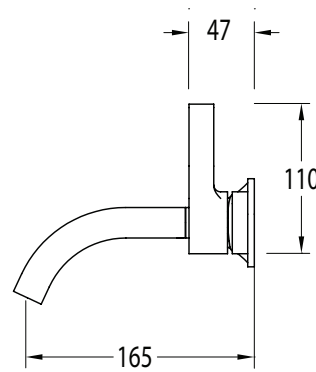

SUSSEX

Sussex Oria Wall Basin Mixer Outlet System 165mm PVD Brushed Bronze (5 Star)

2265692

SPECIFICATIONS

Recommended Use	Residential;Commercial
Colour Finish	Brushed Bronze
Primary Material	DR Brass
Recommended Pressure Range	150 - 500 kPa as per AS3500
Max Continuous Working Temperature (deg C)	65
Min Continuous Working Temperature (deg C)	1

WARRANTY

Residential Use (Years)	40
Commercial Use (Years)	10

Please refer to Sussex Warranty page for full Terms and Conditions