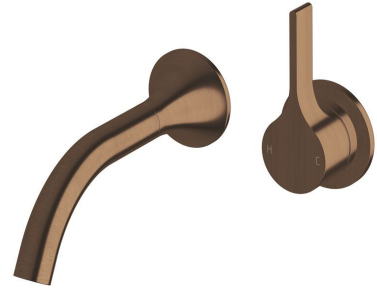

SUSSEX

Sussex Oria Wall Basin Mixer Outlet System 165mm PVD Brushed Bronze (5 Star)

2265692

SPECIFICATIONS

Recommended Use	Residential;Commercial
Colour Finish	Brushed Bronze
Primary Material	DR Brass
Recommended Pressure Range	150 - 500 kPa as per AS3500
Max Continuous Working Temperature (deg C)	65
Min Continuous Working Temperature (deg C)	1

WARRANTY

Residential Use (Years)	40
Commercial Use (Years)	10

Please refer to Sussex Warranty page for full Terms and Conditions