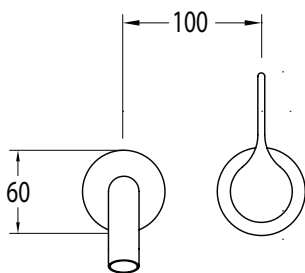

SUSSEX

Sussex Oria Wall Basin Mixer Outlet System 165mm PVD Brushed Bronze (5 Star)

2265692

SPECIFICATIONS

Recommended Use	Residential;Commercial
Colour Finish	Brushed Bronze
Primary Material	DR Brass
Recommended Pressure Range	150 - 500 kPa as per AS3500
Max Continuous Working Temperature (deg C)	65
Min Continuous Working Temperature (deg C)	1

WARRANTY

Residential Use (Years)	40
Commercial Use (Years)	10

Please refer to Sussex Warranty page for full Terms and Conditions