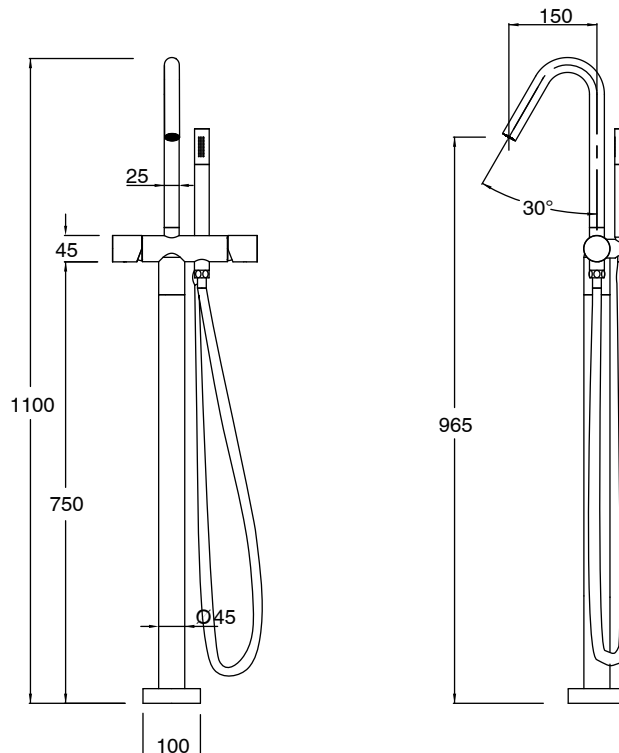

# SUSSEX

**Sussex Pure Floor Mounted Bath Mixer Tap with Handshower and Linear Textured Handle Trimset  
PVD Brushed Gold (3 Star)  
9510946**

SPECIFICATIONS	
Recommended Use	Residential;Commercial
Colour Finish	Brushed Gold
Primary Material	DR Brass
Recommended Pressure Range	150 - 500 kPa as per AS3500
Max Continuous Working Temperature (deg C)	65
Min Continuous Working Temperature (deg C)	1
WARRANTY	
Residential Use (Years)	40
Commercial Use (Years)	10
<i>Please refer to Sussex Warranty page for full Terms and Conditions</i>	

**Disclaimer:** Products in this specification manual must by regulation be installed by licensed and registered trade people. The manufacturer/distributor reserves the right to vary specifications or delete models from their range without prior notification. Dimensions are nominal measurements only. Dimensions and set-outs listed are correct at time of publication however the manufacturer/distributor takes no responsibility for printing errors.