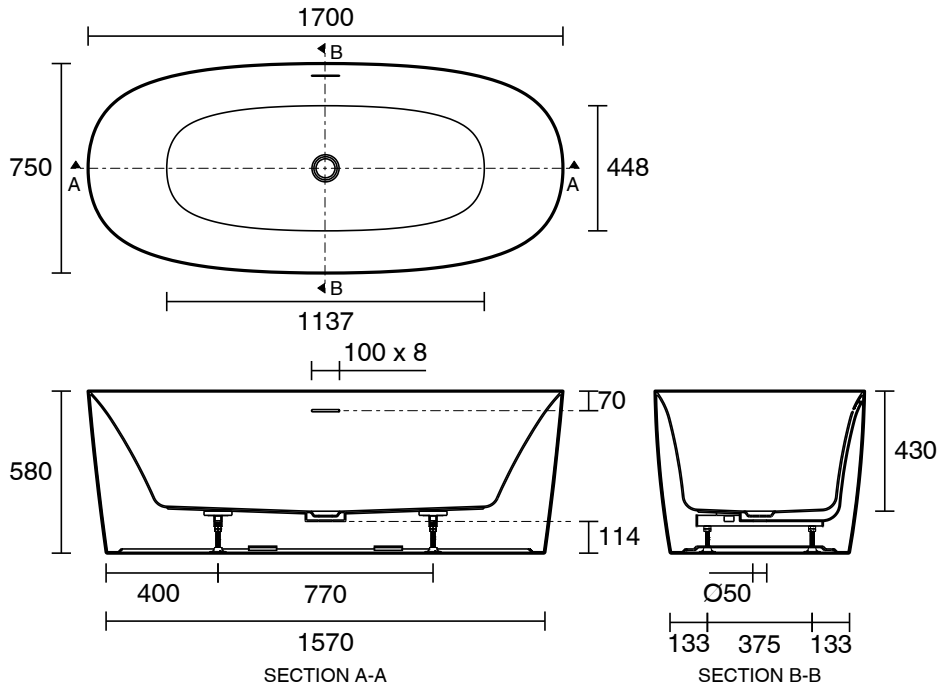

KADO

Kado Lux Freestanding Bath 1700mm x 750mm x 580mm with Overflow Gloss White

29649

SPECIFICATIONS

Recommended Use	Residential;Commercial
Bath Type	Freestanding
Material	Acrylic
Colour	Gloss White
Capacity (L)	243
Weight (kg)	40
Mounting	Floor
Overflow Included	Yes
Plug & Waste Included	No
Plug & Waste Size	40mm

WARRANTY

Residential & Commercial Use (Years)	20
Spare Parts & Labour (Years)	1

Please refer to Kado Warranty Page for full Terms and Conditions

Dimensions are nominal measurements only.

CLEANING RECOMMENDATIONS:

We recommend the use of soapy water or approved cleaners. This product should not be cleaned with abrasive materials. Damage caused by any improper treatment is not covered by the product warranty. Refer to Warranty Conditions

Disclaimer: Products in this specification manual must by regulation be installed by licensed and registered trade people. The manufacturer/distributor reserves the right to vary specifications or delete models from their range without prior notification. Dimensions are nominal measurements only. Dimensions and set-outs listed are correct at time of publication however the manufacturer/distributor takes no responsibility for printing errors.

Published 01/04/2026

To see the complete Kado range go to www.reece.com.au