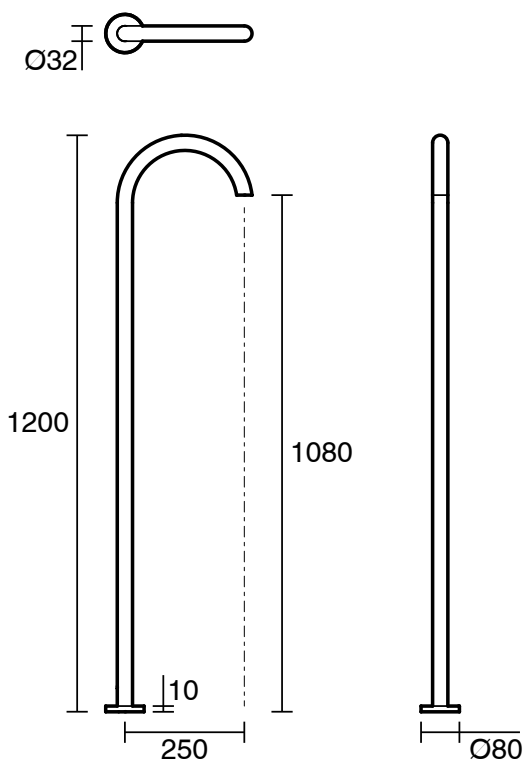

SUSSEX

Scala Floor Mounted Basin Outlet Curved PVD Brushed Platinum Gold (5 Star) Lead Free

51739

SPECIFICATIONS	
Recommended Use	Residential;Commercial
Colour Finish	Brushed Platinum Gold
Primary Material	Lead Free Brass
Recommended Pressure Range	150 - 500 kPa as per AS3500
Max Continuous Working Temperature (deg C)	65
Min Continuous Working Temperature (deg C)	1
WARRANTY	
Residential Use (Years)	40
Commercial Use (Years)	10
<i>Please refer to Sussex Warranty page for full Terms and Conditions</i>	

Disclaimer: Products in this specification manual must by regulation be installed by licensed and registered trade people. The manufacturer/distributor reserves the right to vary specifications or delete models from their range without prior notification. Dimensions are nominal measurements only. Dimensions and set-outs listed are correct at time of publication however the manufacturer/distributor takes no responsibility for printing errors.