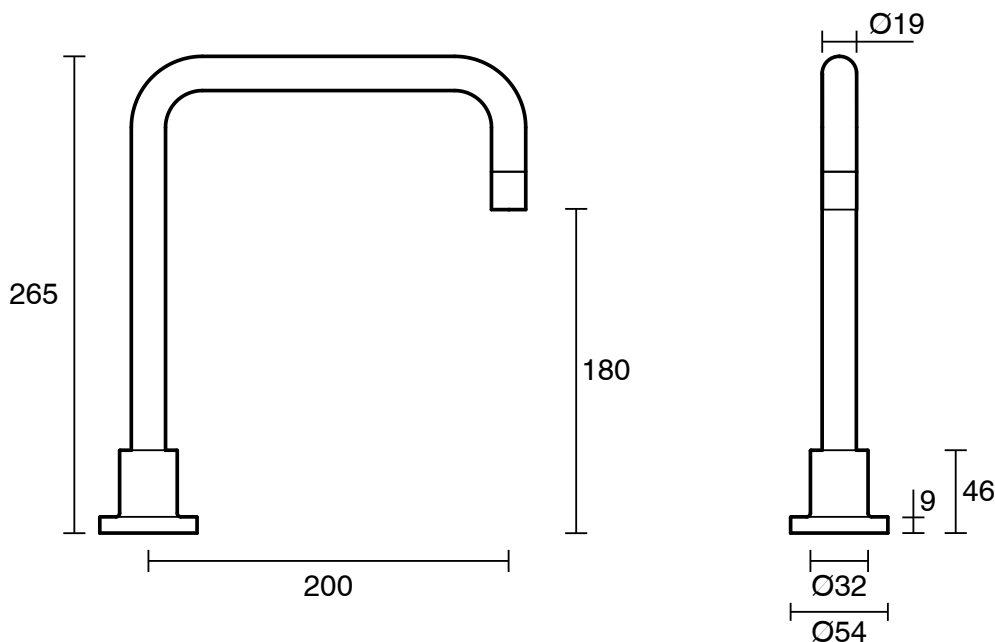

SUSSEX

Scala Hob Sink Swivel Outlet Square PVD Brushed Platinum Gold (3 Star) Lead Free

51766

SPECIFICATIONS

Recommended Use	Residential;Commercial
Colour Finish	Brushed Platinum Gold
Primary Material	Lead Free Brass
Recommended Pressure Range	150 - 500 kPa as per AS3500
Max Continuous Working Temperature (deg C)	65
Min Continuous Working Temperature (deg C)	1

WARRANTY

Residential Use (Years)	40
Commercial Use (Years)	10

Please refer to Sussex Warranty page for full Terms and Conditions

Dimensions are nominal measurements only.

CLEANING RECOMMENDATIONS:

We recommend the use of soapy water or approved cleaners. This product should not be cleaned with abrasive materials. Damage caused by any improper treatment is not covered by the product warranty. Refer to Warranty Conditions

Disclaimer: Products in this specification manual must by regulation be installed by licensed and registered trade people. The manufacturer/distributor reserves the right to vary specifications or delete models from their range without prior notification. Dimensions are nominal measurements only. Dimensions and set-outs listed are correct at time of publication however the manufacturer/distributor takes no responsibility for printing errors.

Published 06/05/2026

To see the complete Sussex range go to www.reece.com.au