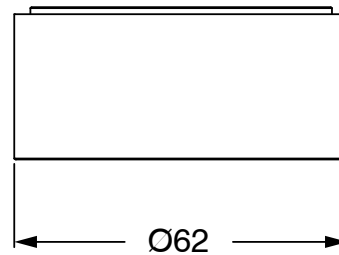

SUSSEX

**Sussex Pure Progressive Mixer / Diverter System Right Hand with Cirque Textured Handles
PVD Brushed Gold Lead Free
50374**

SPECIFICATIONS

Recommended Use	Residential;Commercial
Colour Finish	Brushed Gold
Primary Material	Lead Free Brass
Recommended Pressure Range	150 - 500 kPa as per AS3500
Max Continuous Working Temperature (deg C)	65
Min Continuous Working Temperature (deg C)	1

WARRANTY

Residential Use (Years)	40
Commercial Use (Years)	10

Please refer to Sussex Warranty page for full Terms and Conditions

Dimensions are nominal measurements only.

CLEANING RECOMMENDATIONS:

We recommend the use of soapy water or approved cleaners. This product should not be cleaned with abrasive materials. Damage caused by any improper treatment is not covered by the product warranty. Refer to Warranty Conditions

Disclaimer: Products in this specification manual must by regulation be installed by licensed and registered trade people. The manufacturer/distributor reserves the right to vary specifications or delete models from their range without prior notification. Dimensions are nominal measurements only. Dimensions and set-outs listed are correct at time of publication however the manufacturer/distributor takes no responsibility for printing errors.

Published 14/05/2026

To see the complete Sussex range go to www.reece.com.au