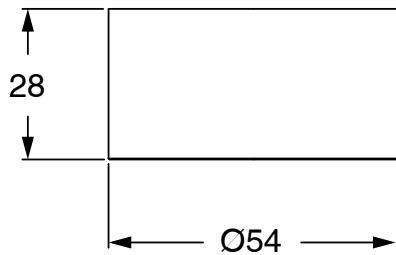

SUSSEX

**Sussex Pure Progressive Mixer / Diverter System Right Hand with Cirque Textured Handles
PVD Brushed Gold Lead Free
50374**

SPECIFICATIONS

Recommended Use	Residential;Commercial
Colour Finish	Brushed Gold
Primary Material	Lead Free Brass
Recommended Pressure Range	150 - 500 kPa as per AS3500
Max Continuous Working Temperature (deg C)	65
Min Continuous Working Temperature (deg C)	1

WARRANTY

Residential Use (Years)	40
Commercial Use (Years)	10

Please refer to Sussex Warranty page for full Terms and Conditions

Dimensions are nominal measurements only.

CLEANING RECOMMENDATIONS:

We recommend the use of soapy water or approved cleaners. This product should not be cleaned with abrasive materials. Damage caused by any improper treatment is not covered by the product warranty. Refer to Warranty Conditions

Disclaimer: Products in this specification manual must by regulation be installed by licensed and registered trade people. The manufacturer/distributor reserves the right to vary specifications or delete models from their range without prior notification. Dimensions are nominal measurements only. Dimensions and set-outs listed are correct at time of publication however the manufacturer/distributor takes no responsibility for printing errors.

Published 14/05/2026

To see the complete Sussex range go to www.reece.com.au