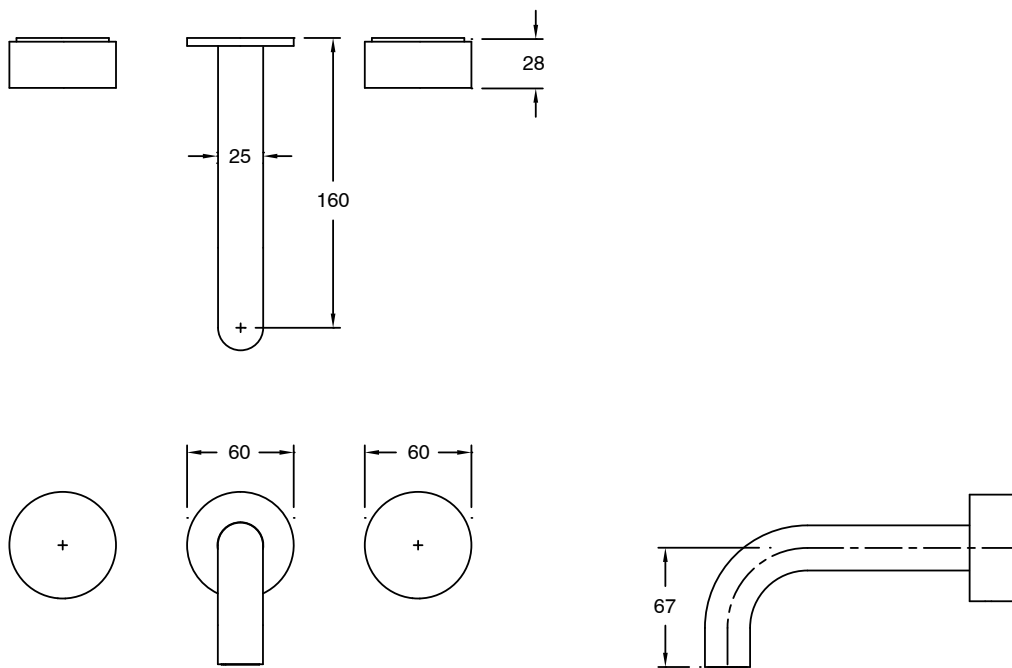

SUSSEX

Sussex Pure Bath Set 160mm PVD Brushed Gold Lead Free

47051

SPECIFICATIONS

Recommended Use	Residential;Commercial
Colour Finish	Brushed Gold
Primary Material	Lead Free Brass
Recommended Pressure Range	150 - 500 kPa as per AS3500
Max Continuous Working Temperature (deg C)	65
Min Continuous Working Temperature (deg C)	1

WARRANTY

Residential Use (Years)	40
Commercial Use (Years)	10

Please refer to Sussex Warranty page for full Terms and Conditions

Dimensions are nominal measurements only.

CLEANING RECOMMENDATIONS:

We recommend the use of soapy water or approved cleaners. This product should not be cleaned with abrasive materials. Damage caused by any improper treatment is not covered by the product warranty. Refer to Warranty Conditions

Disclaimer: Products in this specification manual must by regulation be installed by licensed and registered trade people. The manufacturer/distributor reserves the right to vary specifications or delete models from their range without prior notification. Dimensions are nominal measurements only. Dimensions and set-outs listed are correct at time of publication however the manufacturer/distributor takes no responsibility for printing errors.

Published 14/05/2026

To see the complete Sussex range go to www.reece.com.au