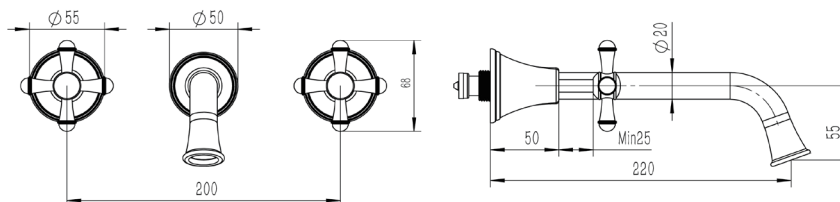

Posh Canterbury Wall Basin Set 220mm Cross Handles Chrome (4 Star)

9509383

SPECIFICATIONS

Recommended Use	Residential;Commercial
Colour Finish	Polished Chrome
Primary Material	DR Brass
Recommended Pressure Range	150 - 500 kPa as per AS3500
Max Continuous Working Temperature (deg C)	80
Min Continuous Working Temperature (deg C)	5
Hot Water Unit Suitability	Storage Tank;Continuous Flow

WARRANTY

Residential & Commercial Use (Years)	25
Spare Parts & Labour (Years)	1

Please refer to Posh Warranty Page for full Terms and Conditions