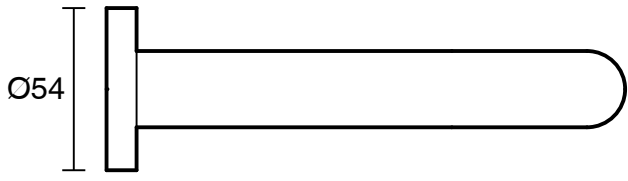

SUSSEX

Scala 25 Wall Outlet Curved 160mm Living Rustic Bronze (6 Star) Lead Free

51125

SPECIFICATIONS

Recommended Use	Residential;Commercial
Colour Finish	Living Rustic Bronze
Primary Material	Lead Free Brass
Recommended Pressure Range	150 - 500 kPa as per AS3500
Max Continuous Working Temperature (deg C)	65
Min Continuous Working Temperature (deg C)	1

WARRANTY

Residential Use (Years)	40
Commercial Use (Years)	10

Please refer to Sussex Warranty page for full Terms and Conditions

Dimensions are nominal measurements only.

CLEANING RECOMMENDATIONS:

We recommend the use of soapy water or approved cleaners. This product should not be cleaned with abrasive materials. Damage caused by any improper treatment is not covered by the product warranty. Refer to Warranty Conditions

Disclaimer: Products in this specification manual must by regulation be installed by licensed and registered trade people. The manufacturer/distributor reserves the right to vary specifications or delete models from their range without prior notification. Dimensions are nominal measurements only. Dimensions and set-outs listed are correct at time of publication however the manufacturer/distributor takes no responsibility for printing errors.

Published 30/04/2026

To see the complete Sussex range go to www.reece.com.au