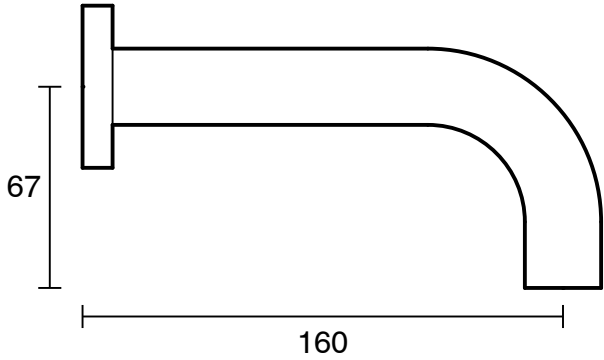

SUSSEX

Scala 25 Wall Outlet Curved 160mm Living Rustic Bronze (6 Star) Lead Free

51125

SPECIFICATIONS

Recommended Use	Residential;Commercial
Colour Finish	Living Rustic Bronze
Primary Material	Lead Free Brass
Recommended Pressure Range	150 - 500 kPa as per AS3500
Max Continuous Working Temperature (deg C)	65
Min Continuous Working Temperature (deg C)	1

WARRANTY

Residential Use (Years)	40
Commercial Use (Years)	10

Please refer to Sussex Warranty page for full Terms and Conditions

Dimensions are nominal measurements only.

CLEANING RECOMMENDATIONS:

We recommend the use of soapy water or approved cleaners. This product should not be cleaned with abrasive materials. Damage caused by any improper treatment is not covered by the product warranty. Refer to Warranty Conditions

Disclaimer: Products in this specification manual must by regulation be installed by licensed and registered trade people. The manufacturer/distributor reserves the right to vary specifications or delete models from their range without prior notification. Dimensions are nominal measurements only. Dimensions and set-outs listed are correct at time of publication however the manufacturer/distributor takes no responsibility for printing errors.

Published 30/04/2026

To see the complete Sussex range go to www.reece.com.au