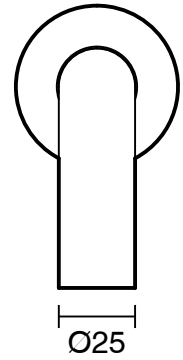

SUSSEX

Scala 25 Wall Outlet Curved 160mm Living Rustic Bronze (6 Star) Lead Free

51125

SPECIFICATIONS

Recommended Use	Residential;Commercial
Colour Finish	Living Rustic Bronze
Primary Material	Lead Free Brass
Recommended Pressure Range	150 - 500 kPa as per AS3500
Max Continuous Working Temperature (deg C)	65
Min Continuous Working Temperature (deg C)	1

WARRANTY

Residential Use (Years)	40
Commercial Use (Years)	10

Please refer to Sussex Warranty page for full Terms and Conditions