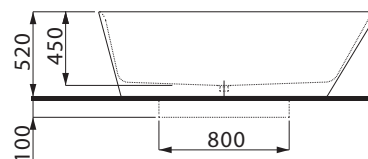

LAUFEN

LAUFEN Kartell Freestanding Bath with Overflow 1715 x 815mm Sentec White

1708304

SPECIFICATIONS

Recommended Use	Residential;Commercial
Bath Type	Freestanding
Primary Material	Solid Surface
Colour Finish	White
Capacity (L)	275
Weight (kg)	104
Mounting	Floor
Overflow Included	Yes
Plug & Waste Included	No

WARRANTY

Residential & Commercial Use (Years)	25
Spare Parts & Labour (Years)	1

Please refer to LAUFEN Warranty page for full Terms and Conditions

Dimensions are nominal measurements only.

CLEANING RECOMMENDATIONS:

We recommend the use of soapy water or approved cleaners. This product should not be cleaned with abrasive materials. Damage caused by any improper treatment is not covered by the product warranty. Refer to Warranty Conditions

Disclaimer: Products in this specification manual must by regulation be installed by licensed and registered trade people. The manufacturer/distributor reserves the right to vary specifications or delete models from their range without prior notification. Dimensions are nominal measurements only. Dimensions and set-outs listed are correct at time of publication however the manufacturer/distributor takes no responsibility for printing errors.

Published 24/04/2026

To see the complete LAUFEN range go to www.reece.com.au