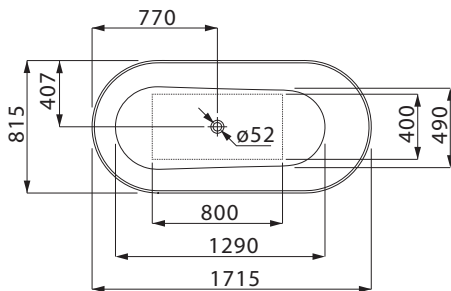

LAUFEN

LAUFEN Kartell Freestanding Bath with Overflow 1715 x 815mm Sentec White

1708304

SPECIFICATIONS

Recommended Use	Residential;Commercial
Bath Type	Freestanding
Primary Material	Solid Surface
Colour Finish	White
Capacity (L)	275
Weight (kg)	104
Mounting	Floor
Overflow Included	Yes
Plug & Waste Included	No

WARRANTY

Residential & Commercial Use (Years)	25
Spare Parts & Labour (Years)	1

Please refer to LAUFEN Warranty page for full Terms and Conditions

Dimensions are nominal measurements only.

CLEANING RECOMMENDATIONS:

We recommend the use of soapy water or approved cleaners. This product should not be cleaned with abrasive materials. Damage caused by any improper treatment is not covered by the product warranty. Refer to Warranty Conditions

Disclaimer: Products in this specification manual must by regulation be installed by licensed and registered trade people. The manufacturer/distributor reserves the right to vary specifications or delete models from their range without prior notification. Dimensions are nominal measurements only. Dimensions and set-outs listed are correct at time of publication however the manufacturer/distributor takes no responsibility for printing errors.

Published 24/04/2026

To see the complete LAUFEN range go to www.reece.com.au