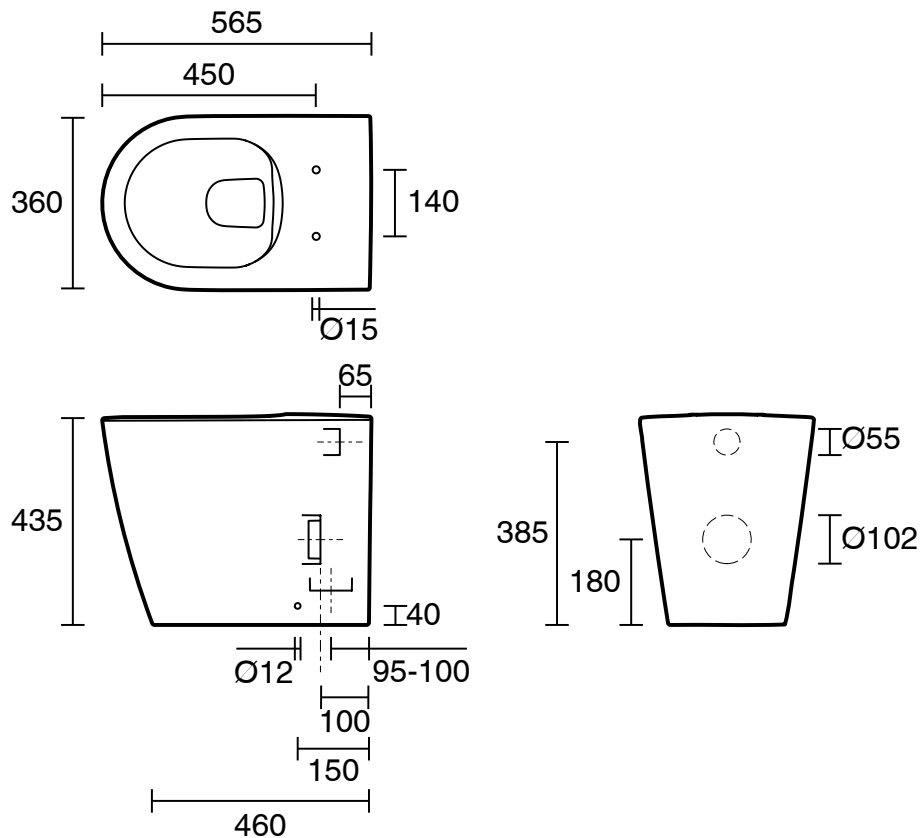

KADO

Kado Lux Back To Wall Rimless Overheight Pan with Soft Close Quick Release Seat (4 Star)

1805496

SPECIFICATIONS

Recommended Use	Residential;Commercial
Pan Material	Vitreous China
Toilet Seat Material	Urea
Weight of Pan	31.5 kg
Toilet Seat	Soft Close Quick Release
Rim Configuration	Rimless
Pan Fixing	Screwed to the floor using brackets (supplied) and bedded with sealant

WARRANTY

Residential & Commercial Use (Years)	25
Spare Parts & Labour (Years)	1

Please refer to Kado Warranty Page for full Terms and Conditions

Dimensions are nominal measurements only.

CLEANING RECOMMENDATIONS:

We recommend the use of soapy water or approved cleaners. This product should not be cleaned with abrasive materials. Damage caused by any improper treatment is not covered by the product warranty. Refer to Warranty Conditions

Disclaimer: Products in this specification manual must by regulation be installed by licensed and registered trade people. The manufacturer/distributor reserves the right to vary specifications or delete models from their range without prior notification. Dimensions are nominal measurements only. Dimensions and set-outs listed are correct at time of publication however the manufacturer/distributor takes no responsibility for printing errors.

Published 01/04/2026

To see the complete Kado range go to www.reece.com.au/bathrooms