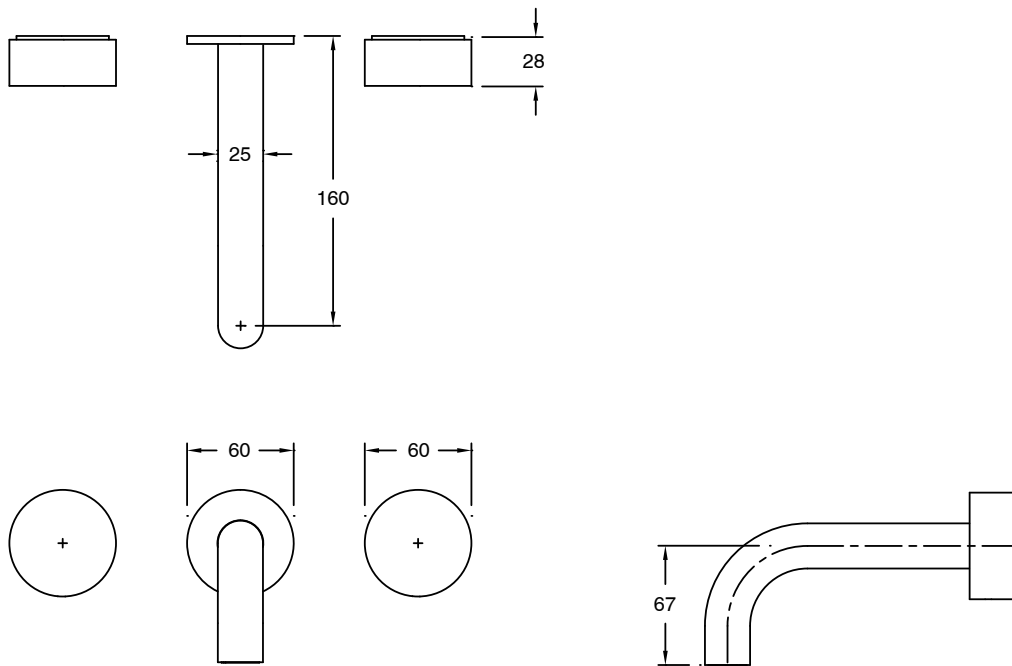

SUSSEX

Sussex Pure Bath Set 160mm with Cirque Textured Handles Chrome Lead Free

47054

SPECIFICATIONS

Recommended Use	Residential;Commercial
Colour Finish	Polished Chrome
Primary Material	Lead Free Brass
Recommended Pressure Range	150 - 500 kPa as per AS3500
Max Continuous Working Temperature (deg C)	65
Min Continuous Working Temperature (deg C)	1

WARRANTY

Residential Use (Years)	40
Commercial Use (Years)	10

Please refer to Sussex Warranty page for full Terms and Conditions

Dimensions are nominal measurements only.

CLEANING RECOMMENDATIONS:

We recommend the use of soapy water or approved cleaners. This product should not be cleaned with abrasive materials. Damage caused by any improper treatment is not covered by the product warranty. Refer to Warranty Conditions

Disclaimer: Products in this specification manual must by regulation be installed by licensed and registered trade people. The manufacturer/distributor reserves the right to vary specifications or delete models from their range without prior notification. Dimensions are nominal measurements only. Dimensions and set-outs listed are correct at time of publication however the manufacturer/distributor takes no responsibility for printing errors.

Published 14/05/2026

To see the complete Sussex range go to
www.reece.com.au