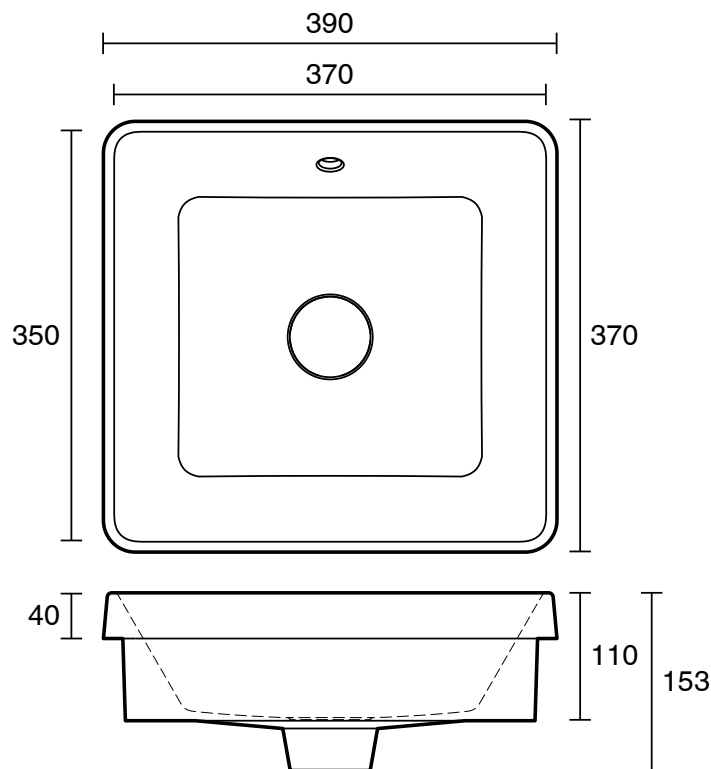

Roca The Gap Square Semi Inset Basin 390mm x 370mm with Overflow White

1807931

SPECIFICATIONS

Recommended Use	Residential;Commercial
Primary Material	Vitreous China
Colour Finish	White
Bowl Capacity (L)	3.6
Weight (kg)	10
Taphole Configuration	None
Overflow Included	Yes
Plug & Waste Included	No

WARRANTY

Residential & Commercial Use (Years)	25
Spare Parts & Labour (Years)	1

Please refer to Roca Warranty page for full Terms and Conditions

Dimensions are nominal measurements only.

CLEANING RECOMMENDATIONS:

We recommend the use of soapy water or approved cleaners. This product should not be cleaned with abrasive materials. Damage caused by any improper treatment is not covered by the product warranty. Refer to Warranty Conditions

Disclaimer: Products in this specification manual must by regulation be installed by licensed and registered trade people. The manufacturer/distributor reserves the right to vary specifications or delete models from their range without prior notification. Dimensions are nominal measurements only. Dimensions and set-outs listed are correct at time of publication however the manufacturer/distributor takes no responsibility for printing errors.

Published 18/05/2026

To see the complete Roca range go to
www.reece.com.au