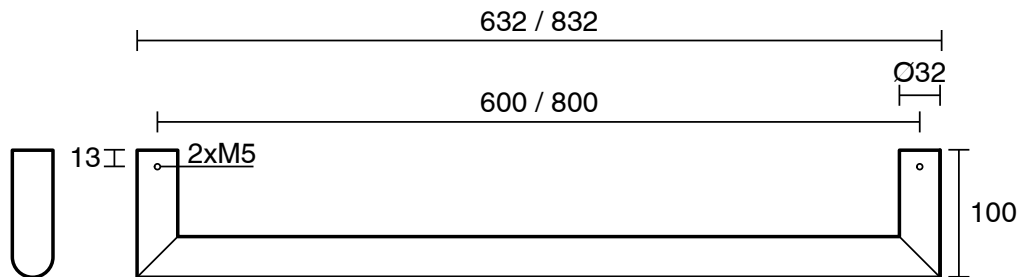

mizu

Mizu Drift Heated Towel Rail 830mm (Triple Pack) Brushed Gold PVD

2007481

SPECIFICATIONS

Recommended Use	Residential;Commercial
Colour Finish	Brushed Gold
Primary Material	Stainless Steel 304
Mounting	Wall
Electrical Connection Type	Hardwired
Heating Method	Dry Element
Power Supply (V)	12V AC
IP Rating	IP55

WARRANTY

Residential & Commercial Use (Years)	10
Spare Parts & Labour (Years)	1

Please refer to Mizu Warranty page for full Terms and Conditions

Dimensions are nominal measurements only.

CLEANING RECOMMENDATIONS:

We recommend the use of soapy water or approved cleaners. This product should not be cleaned with abrasive materials. Damage caused by any improper treatment is not covered by the product warranty. Refer to Warranty Conditions

Disclaimer: Products in this specification manual must by regulation be installed by licensed and registered trade people. The manufacturer/distributor reserves the right to vary specifications or delete models from their range without prior notification. Dimensions are nominal measurements only. Dimensions and set-outs listed are correct at time of publication however the manufacturer/distributor takes no responsibility for printing errors.

Published 01/04/2026

To see the complete Mizu range go to www.reece.com.au