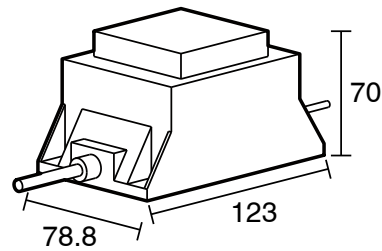

mizu

Mizu Drift Heated Towel Rail 830mm (Triple Pack) Brushed Gold PVD

2007481

SPECIFICATIONS

Recommended Use	Residential;Commercial
Colour Finish	Brushed Gold
Primary Material	Stainless Steel 304
Mounting	Wall
Electrical Connection Type	Hardwired
Heating Method	Dry Element
Power Supply (V)	12V AC
IP Rating	IP55

WARRANTY

Residential & Commercial Use (Years)	10
Spare Parts & Labour (Years)	1

Please refer to Mizu Warranty page for full Terms and Conditions

Dimensions are nominal measurements only.

CLEANING RECOMMENDATIONS:

We recommend the use of soapy water or approved cleaners. This product should not be cleaned with abrasive materials. Damage caused by any improper treatment is not covered by the product warranty. Refer to Warranty Conditions

Disclaimer: Products in this specification manual must by regulation be installed by licensed and registered trade people. The manufacturer/distributor reserves the right to vary specifications or delete models from their range without prior notification. Dimensions are nominal measurements only. Dimensions and set-outs listed are correct at time of publication however the manufacturer/distributor takes no responsibility for printing errors.

Published 01/04/2026

To see the complete Mizu range go to www.reece.com.au