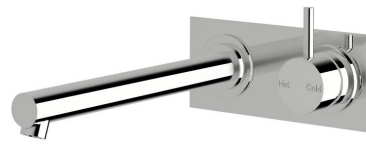

SUSSEX

Sussex Scala Bath Mixer Tap Outlet System Straight 250mm Right Hand Operation Chrome

2262859

SPECIFICATIONS

Recommended Use	Residential;Commercial
Colour Finish	Polished Chrome
Primary Material	Brass
Recommended Pressure Range	150 - 500 kPa as per AS3500
Max Continuous Working Temperature (deg C)	65
Min Continuous Working Temperature (deg C)	1

WARRANTY

Residential Use (Years)	40
Commercial Use (Years)	10

Please refer to Sussex Warranty page for full Terms and Conditions

Dimensions are nominal measurements only.

CLEANING RECOMMENDATIONS:

We recommend the use of soapy water or approved cleaners. This product should not be cleaned with abrasive materials. Damage caused by any improper treatment is not covered by the product warranty. Refer to Warranty Conditions

Disclaimer: Products in this specification manual must by regulation be installed by licensed and registered trade people. The manufacturer/distributor reserves the right to vary specifications or delete models from their range without prior notification. Dimensions are nominal measurements only. Dimensions and set-outs listed are correct at time of publication however the manufacturer/distributor takes no responsibility for printing errors.

Published 17/04/2026

To see the complete Sussex range go to www.reece.com.au