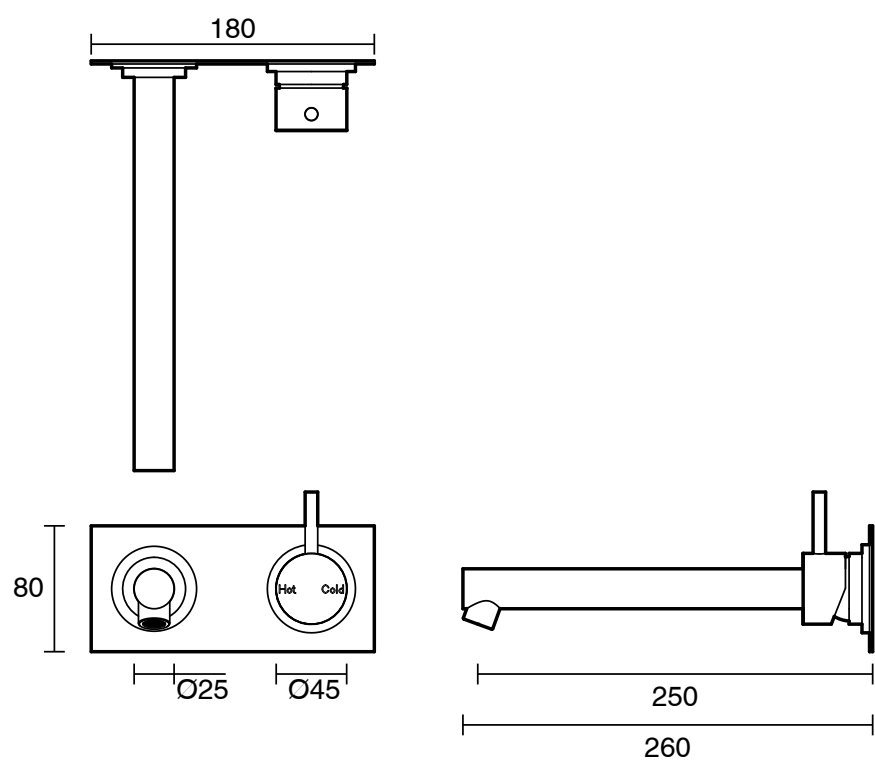

SUSSEX

Sussex Scala Bath Mixer Tap Outlet System Straight 250mm Right Hand Operation Chrome

2262859

SPECIFICATIONS

Recommended Use	Residential;Commercial
Colour Finish	Polished Chrome
Primary Material	Brass
Recommended Pressure Range	150 - 500 kPa as per AS3500
Max Continuous Working Temperature (deg C)	65
Min Continuous Working Temperature (deg C)	1

WARRANTY

Residential Use (Years)	40
Commercial Use (Years)	10

Please refer to Sussex Warranty page for full Terms and Conditions

Dimensions are nominal measurements only.

CLEANING RECOMMENDATIONS:

We recommend the use of soapy water or approved cleaners. This product should not be cleaned with abrasive materials. Damage caused by any improper treatment is not covered by the product warranty. Refer to Warranty Conditions

Disclaimer: Products in this specification manual must by regulation be installed by licensed and registered trade people. The manufacturer/distributor reserves the right to vary specifications or delete models from their range without prior notification. Dimensions are nominal measurements only. Dimensions and set-outs listed are correct at time of publication however the manufacturer/distributor takes no responsibility for printing errors.

Published 17/04/2026

To see the complete Sussex range go to www.reece.com.au