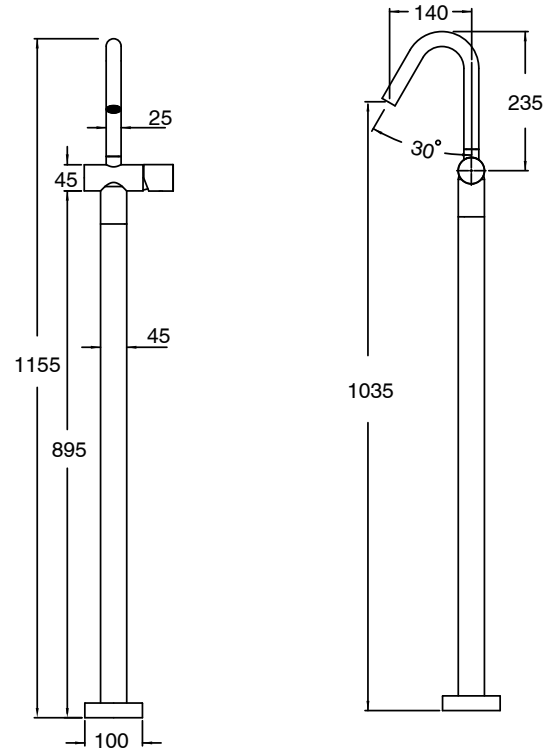

SUSSEX

Sussex Pure Floor Mounted Basin Mixer Tap Trimset with Linear Textured Handle
PVD Brushed Nickel (5 Star)
9511612

SPECIFICATIONS

Recommended Use	Residential;Commercial
Colour Finish	Brushed Nickel
Primary Material	DR Brass
Recommended Pressure Range	150 - 500 kPa as per AS3500
Max Continuous Working Temperature (deg C)	65
Min Continuous Working Temperature (deg C)	1

WARRANTY

Residential Use (Years)	40
Commercial Use (Years)	10

Please refer to Sussex Warranty page for full Terms and Conditions

Dimensions are nominal measurements only.

CLEANING RECOMMENDATIONS:

We recommend the use of soapy water or approved cleaners. This product should not be cleaned with abrasive materials. Damage caused by any improper treatment is not covered by the product warranty. Refer to Warranty Conditions

Disclaimer: Products in this specification manual must by regulation be installed by licensed and registered trade people. The manufacturer/distributor reserves the right to vary specifications or delete models from their range without prior notification. Dimensions are nominal measurements only. Dimensions and set-outs listed are correct at time of publication however the manufacturer/distributor takes no responsibility for printing errors.

Published 01/04/2026

To see the complete Sussex range go to www.reece.com.au