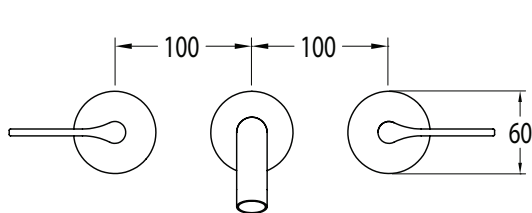

SUSSEX

Sussex Oria Wall Basin Set 215mm Outlet PVD Brushed Gunmetal (5 Star) Lead Free

39688

SPECIFICATIONS	
Recommended Use	Residential;Commercial
Colour Finish	Brushed Gunmetal
Primary Material	Lead Free Brass
Recommended Pressure Range	150 - 500 kPa as per AS3500
Max Continuous Working Temperature (deg C)	65
Min Continuous Working Temperature (deg C)	1
WARRANTY	
Residential Use (Years)	40
Commercial Use (Years)	10
<i>Please refer to Sussex Warranty page for full Terms and Conditions</i>	