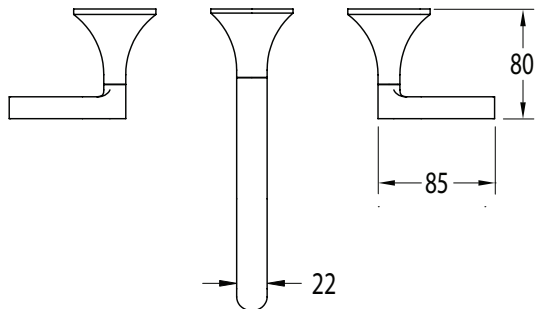

SUSSEX

Sussex Oria Wall Basin Set 215mm Outlet PVD Brushed Gunmetal (5 Star) Lead Free

39688

SPECIFICATIONS	
Recommended Use	Residential;Commercial
Colour Finish	Brushed Gunmetal
Primary Material	Lead Free Brass
Recommended Pressure Range	150 - 500 kPa as per AS3500
Max Continuous Working Temperature (deg C)	65
Min Continuous Working Temperature (deg C)	1
WARRANTY	
Residential Use (Years)	40
Commercial Use (Years)	10
<i>Please refer to Sussex Warranty page for full Terms and Conditions</i>	