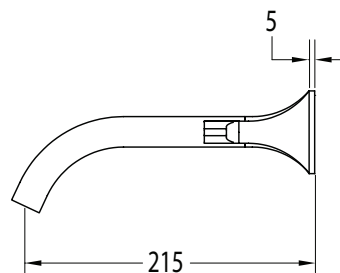

SUSSEX

Sussex Oria Wall Basin Set 215mm Outlet PVD Brushed Gunmetal (5 Star) Lead Free

39688

SPECIFICATIONS	
Recommended Use	Residential;Commercial
Colour Finish	Brushed Gunmetal
Primary Material	Lead Free Brass
Recommended Pressure Range	150 - 500 kPa as per AS3500
Max Continuous Working Temperature (deg C)	65
Min Continuous Working Temperature (deg C)	1
WARRANTY	
Residential Use (Years)	40
Commercial Use (Years)	10
<i>Please refer to Sussex Warranty page for full Terms and Conditions</i>	

Disclaimer: Products in this specification manual must by regulation be installed by licensed and registered trade people. The manufacturer/distributor reserves the right to vary specifications or delete models from their range without prior notification. Dimensions are nominal measurements only. Dimensions and set-outs listed are correct at time of publication however the manufacturer/distributor takes no responsibility for printing errors.