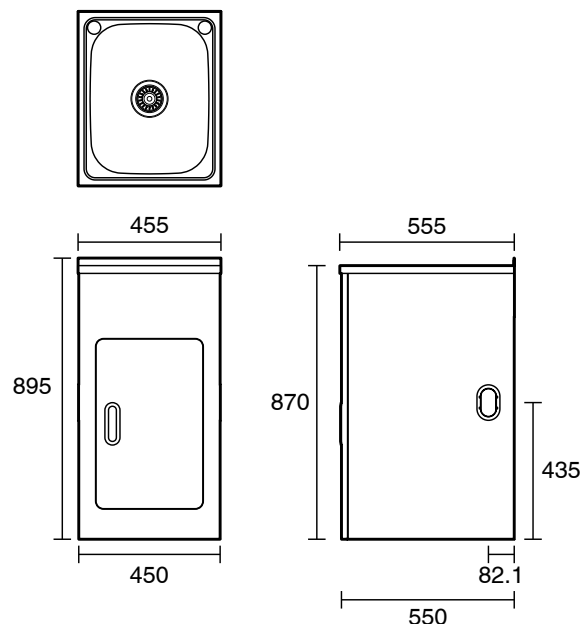

Posh Bristol Mini Laundry Trough & Cabinet 22L with 1 Taphole and Bypass Stainless Steel

34751

SPECIFICATIONS

Recommended Use	Residential;Commercial
Trough Material	Stainless Steel 304
Cabinet Material	Galvanised Steel
Colour Finish	Satin Stainless Steel;White
Mounting	Wall;Freestanding
Taphole Options	One
Number of Doors	1 Door
Bowl Capacity (L)	22
Plug & Waste Size	90mm Basket Waste
Plug & Waste Included	Yes
Overflow Included	No

WARRANTY

Residential & Commercial Use (Years)	30
Spare Parts & Labour (Years)	1

Please refer to Posh Warranty Page for full Terms and Conditions

Dimensions are nominal measurements only.

CLEANING RECOMMENDATIONS:

We recommend the use of soapy water or approved cleaners. This product should not be cleaned with abrasive materials. Damage caused by any improper treatment is not covered by the product warranty. Refer to Warranty Conditions

Disclaimer: Products in this specification manual must by regulation be installed by licensed and registered trade people. The manufacturer/distributor reserves the right to vary specifications or delete models from their range without prior notification. Dimensions are nominal measurements only. Dimensions and set-outs listed are correct at time of publication however the manufacturer/distributor takes no responsibility for printing errors.

Published 01/04/2026

To see the complete Posh range go to
www.reece.com.au